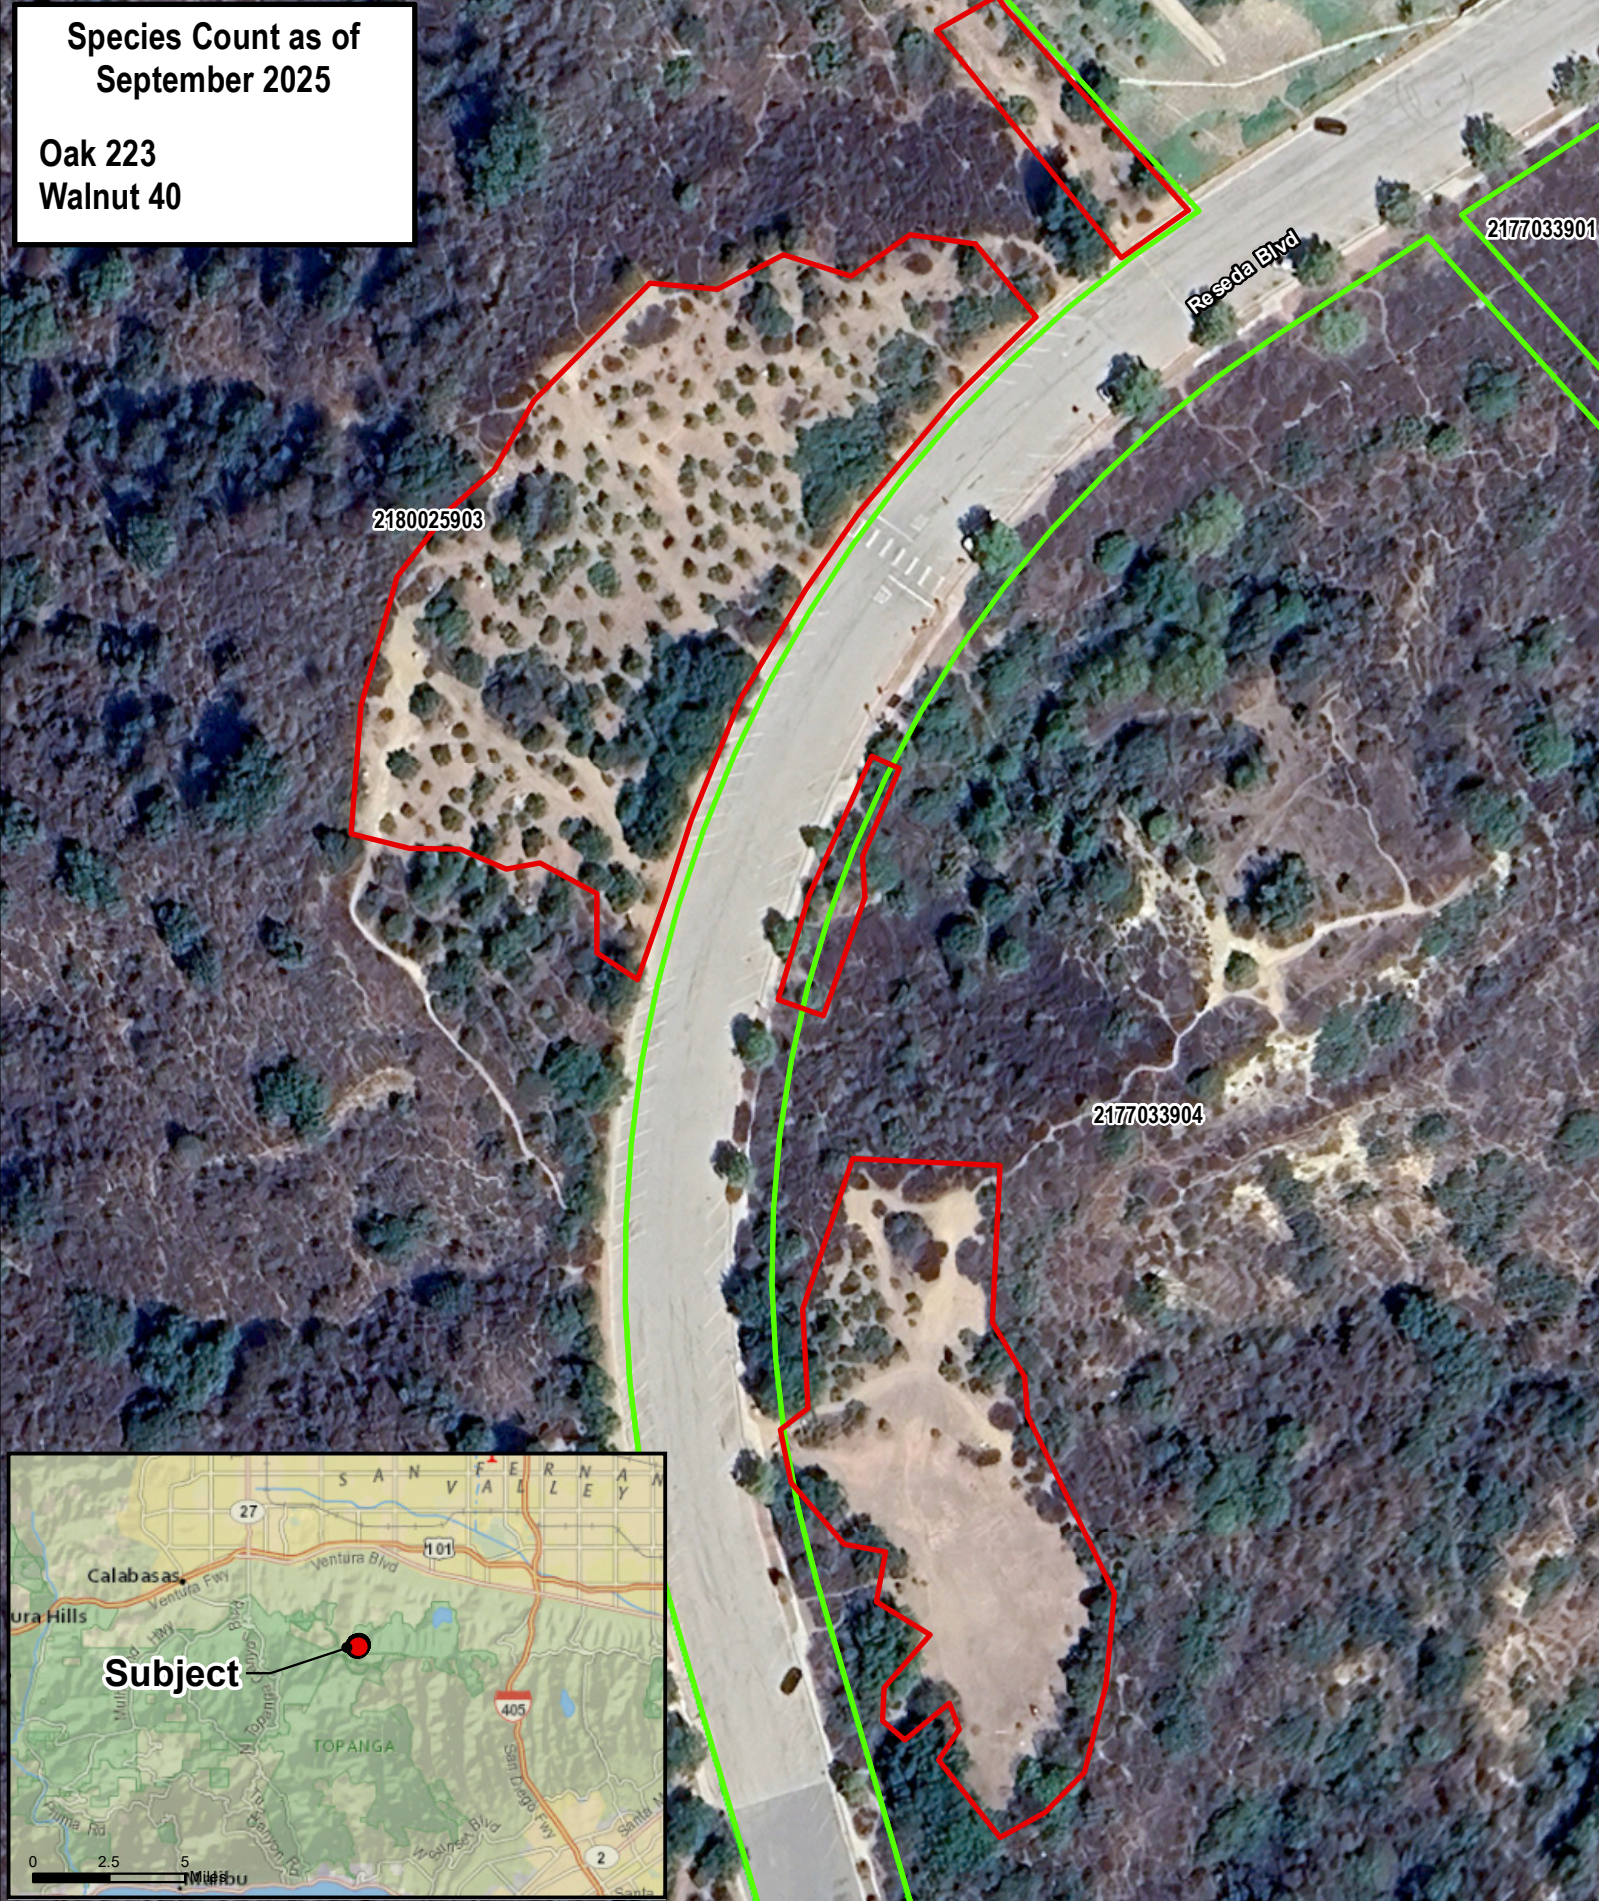

Species Count as of
September 2025

Oak 223
Walnut 40

CalTrans - I405 Mitigation - Mulholland Gateway Park - Reseda (East & West)
Species Planted as of September 2025

(Trees planted June 2017, 2022)

Google Earth Image 9/2025

A north arrow pointing upwards, a scale bar showing 0, 37.5, and 75 feet, and the official seal of the State of California. The seal features a landscape with a grizzly bear, a miner, a miner's cabin, and a ship, surrounded by the text 'THE GREAT SEAL OF THE STATE OF CALIFORNIA'.