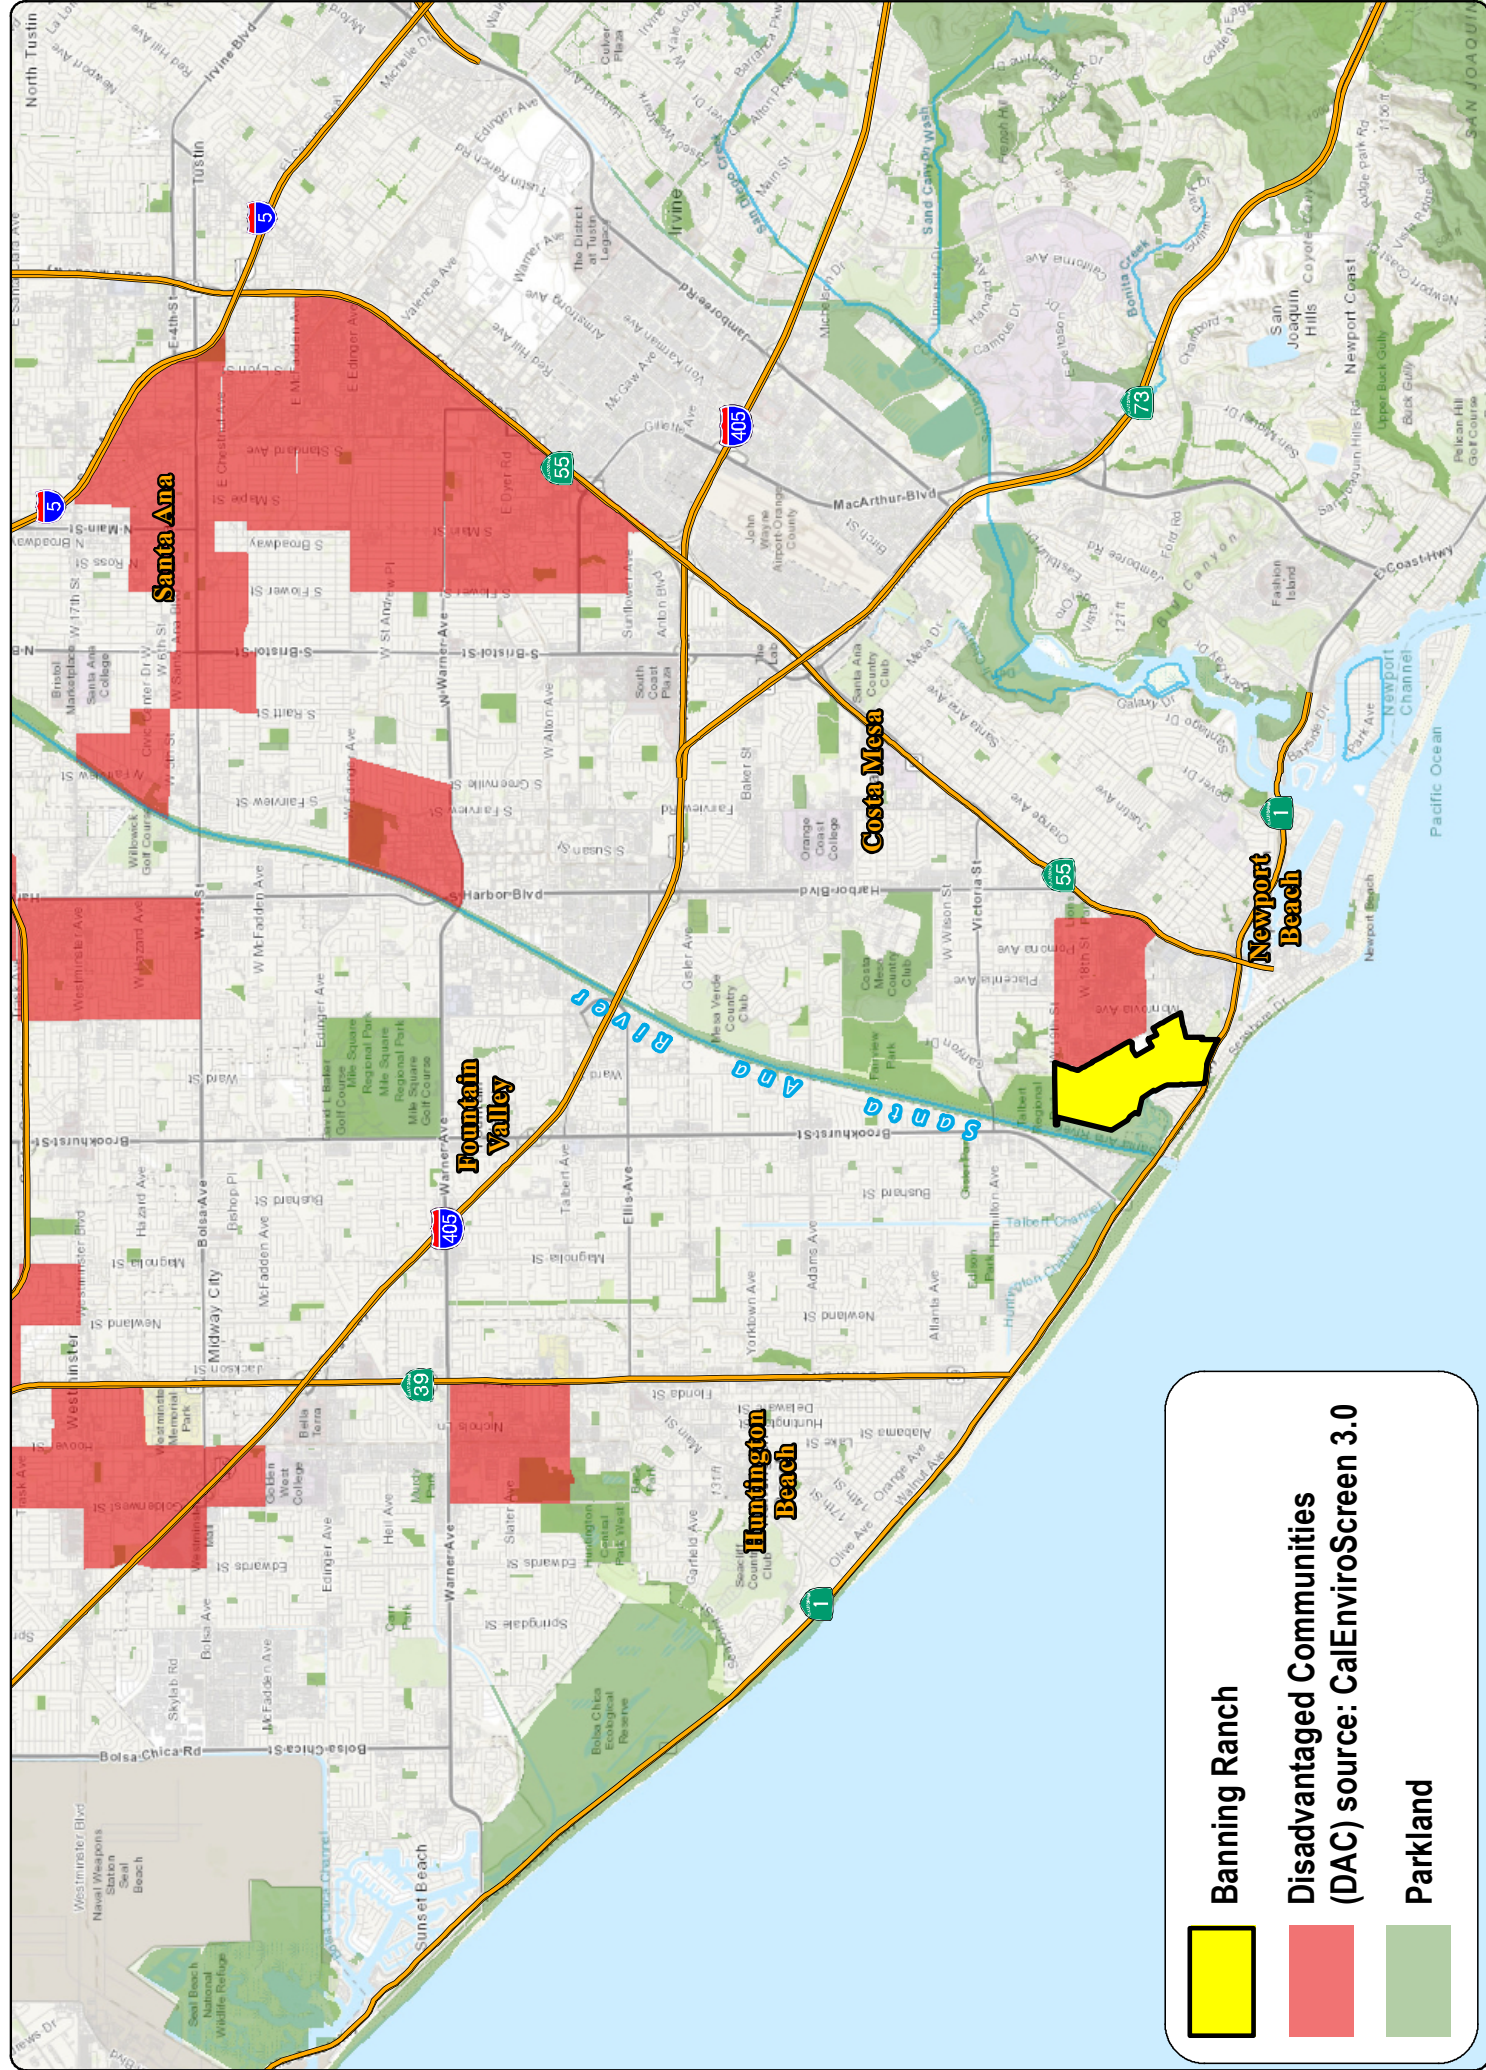

**Costa Mesa**

**Huntington Beach**

**Newport Beach**

Santa Ana River

55

55

1

Ketchum-Libbit Park

Lake Street Park

38th Street Park

Lido Park

Ensign View Park

Cliff Drive Park

Shalimar Park

Bolsa Park

Heller Park

Pinkley Park

Harper Park

Vista Park

Talbert Nature Preserve

Marina View Park

Canyon Park

Lions Park

King's Road Park

**Banning Ranch**

**Disadvantaged Communities (DAC) source: CalEnviroScreen 3.0**

**Parkland**