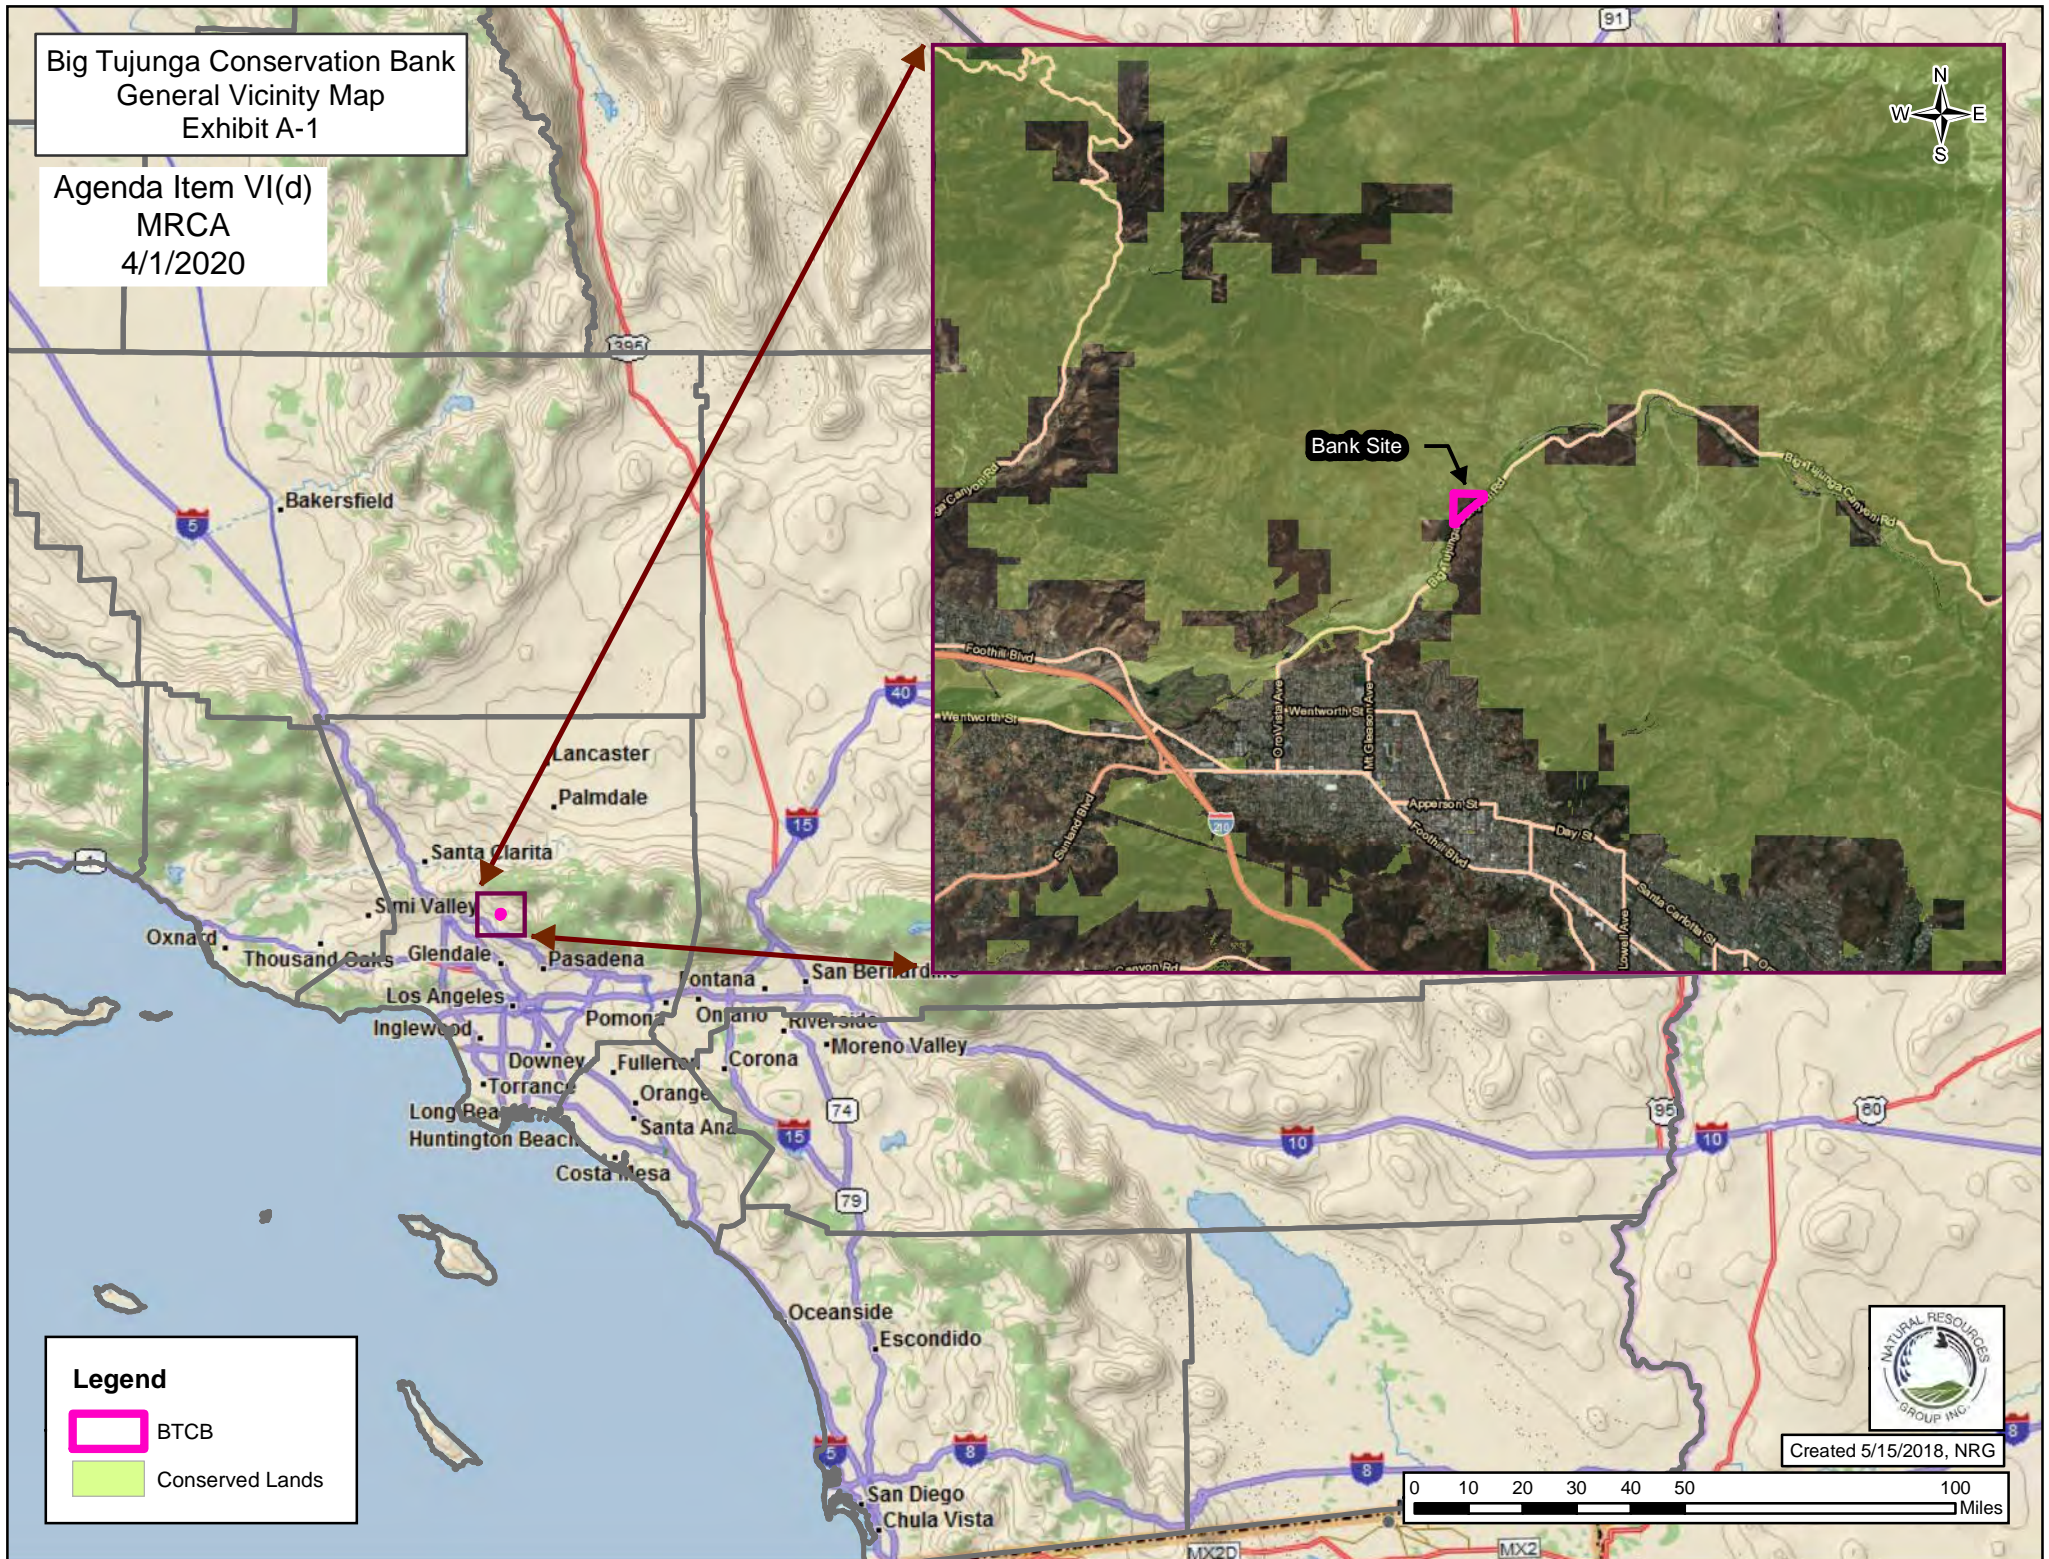

Big Tujunga Conservation Bank
General Vicinity Map
Exhibit A-1

Agenda Item VI(d)
MRCA
4/1/2020

Legend

-  BTCB
-  Conserved Lands

Created 5/15/2018, NRG

Big Tujunga Conservation Bank
Map of Property
Exhibit A-2 Figure 2

APN 2552-001-008

Legend

 BTCB

Created 5/15/2018, NRG

0 50 100 150 200 Feet