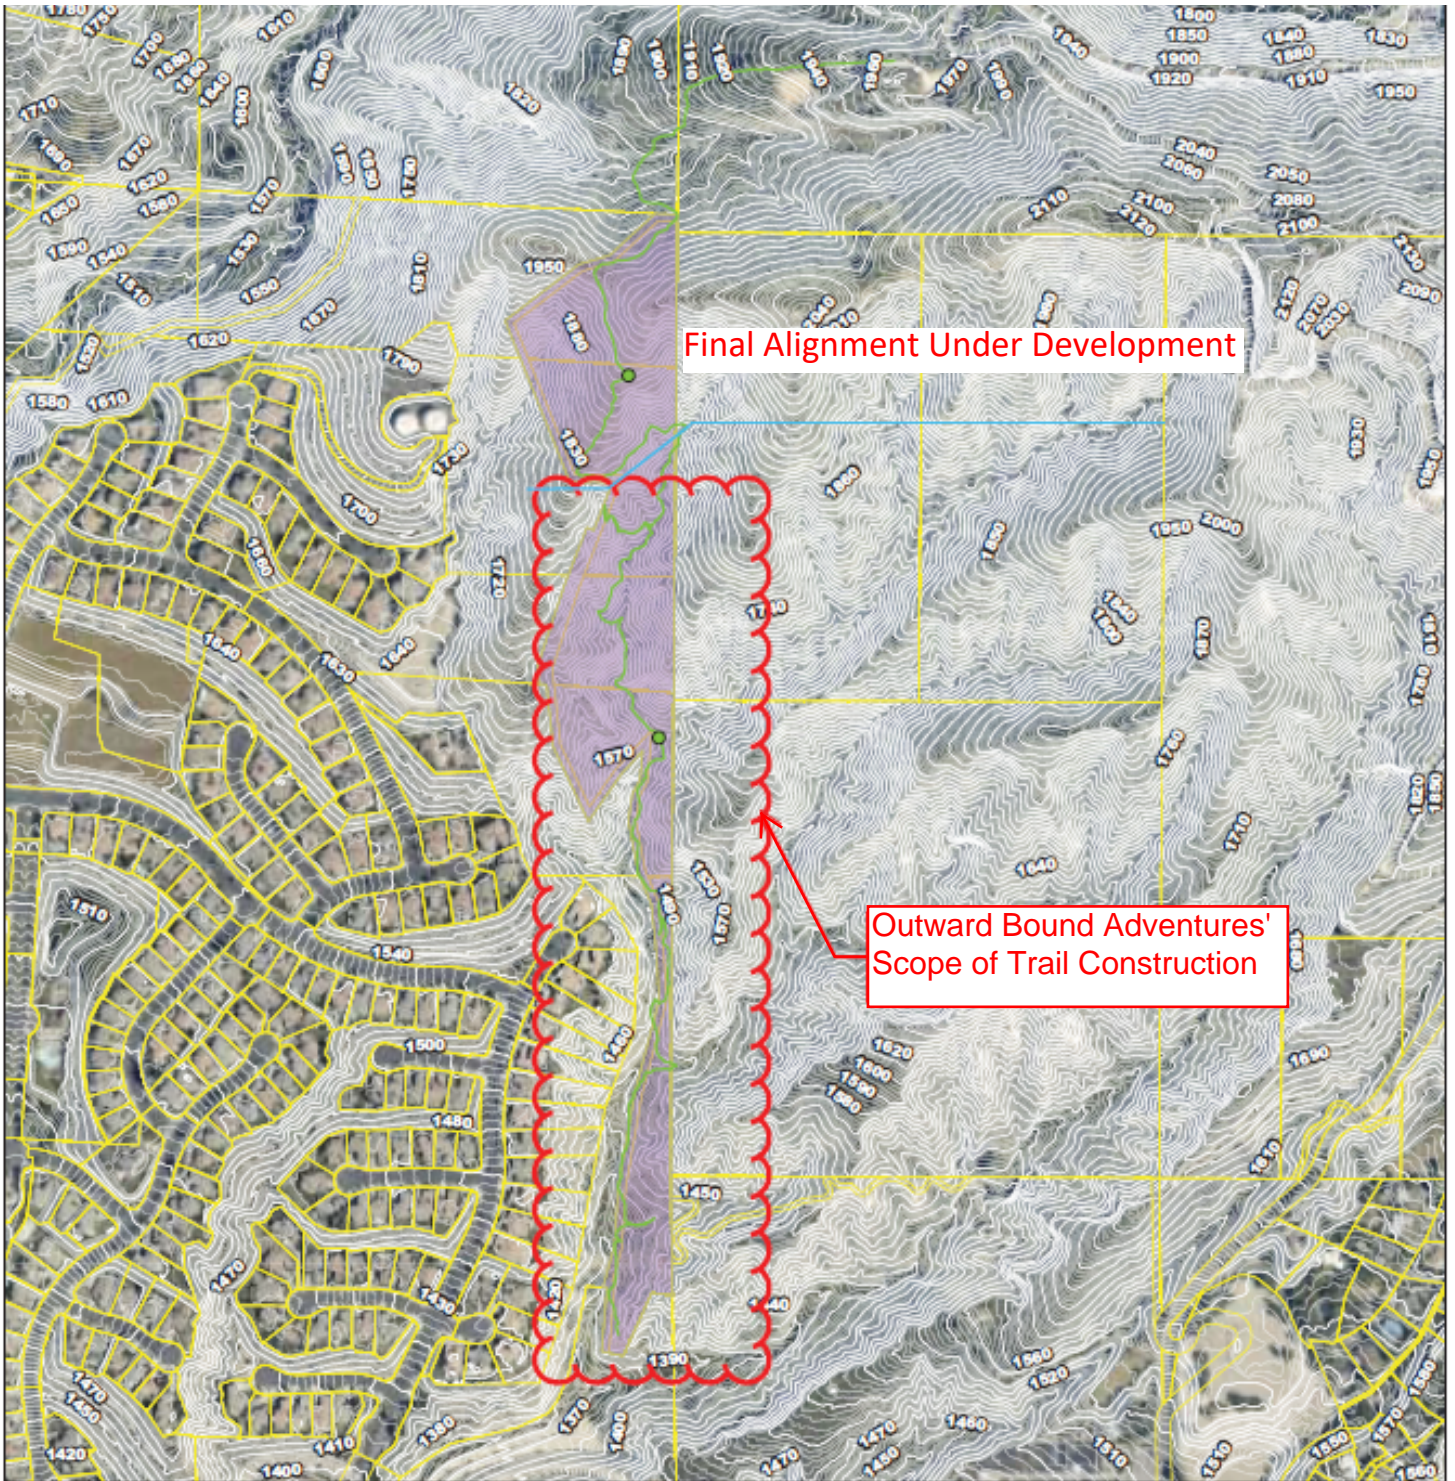

LA VINA EAST TRAIL PLAN - OBA Scope

Final Alignment Under Development

Outward Bound Adventures'
Scope of Trail Construction

— Record 10/09/19
— Fee and Easement Area

0 412.5 825 Feet