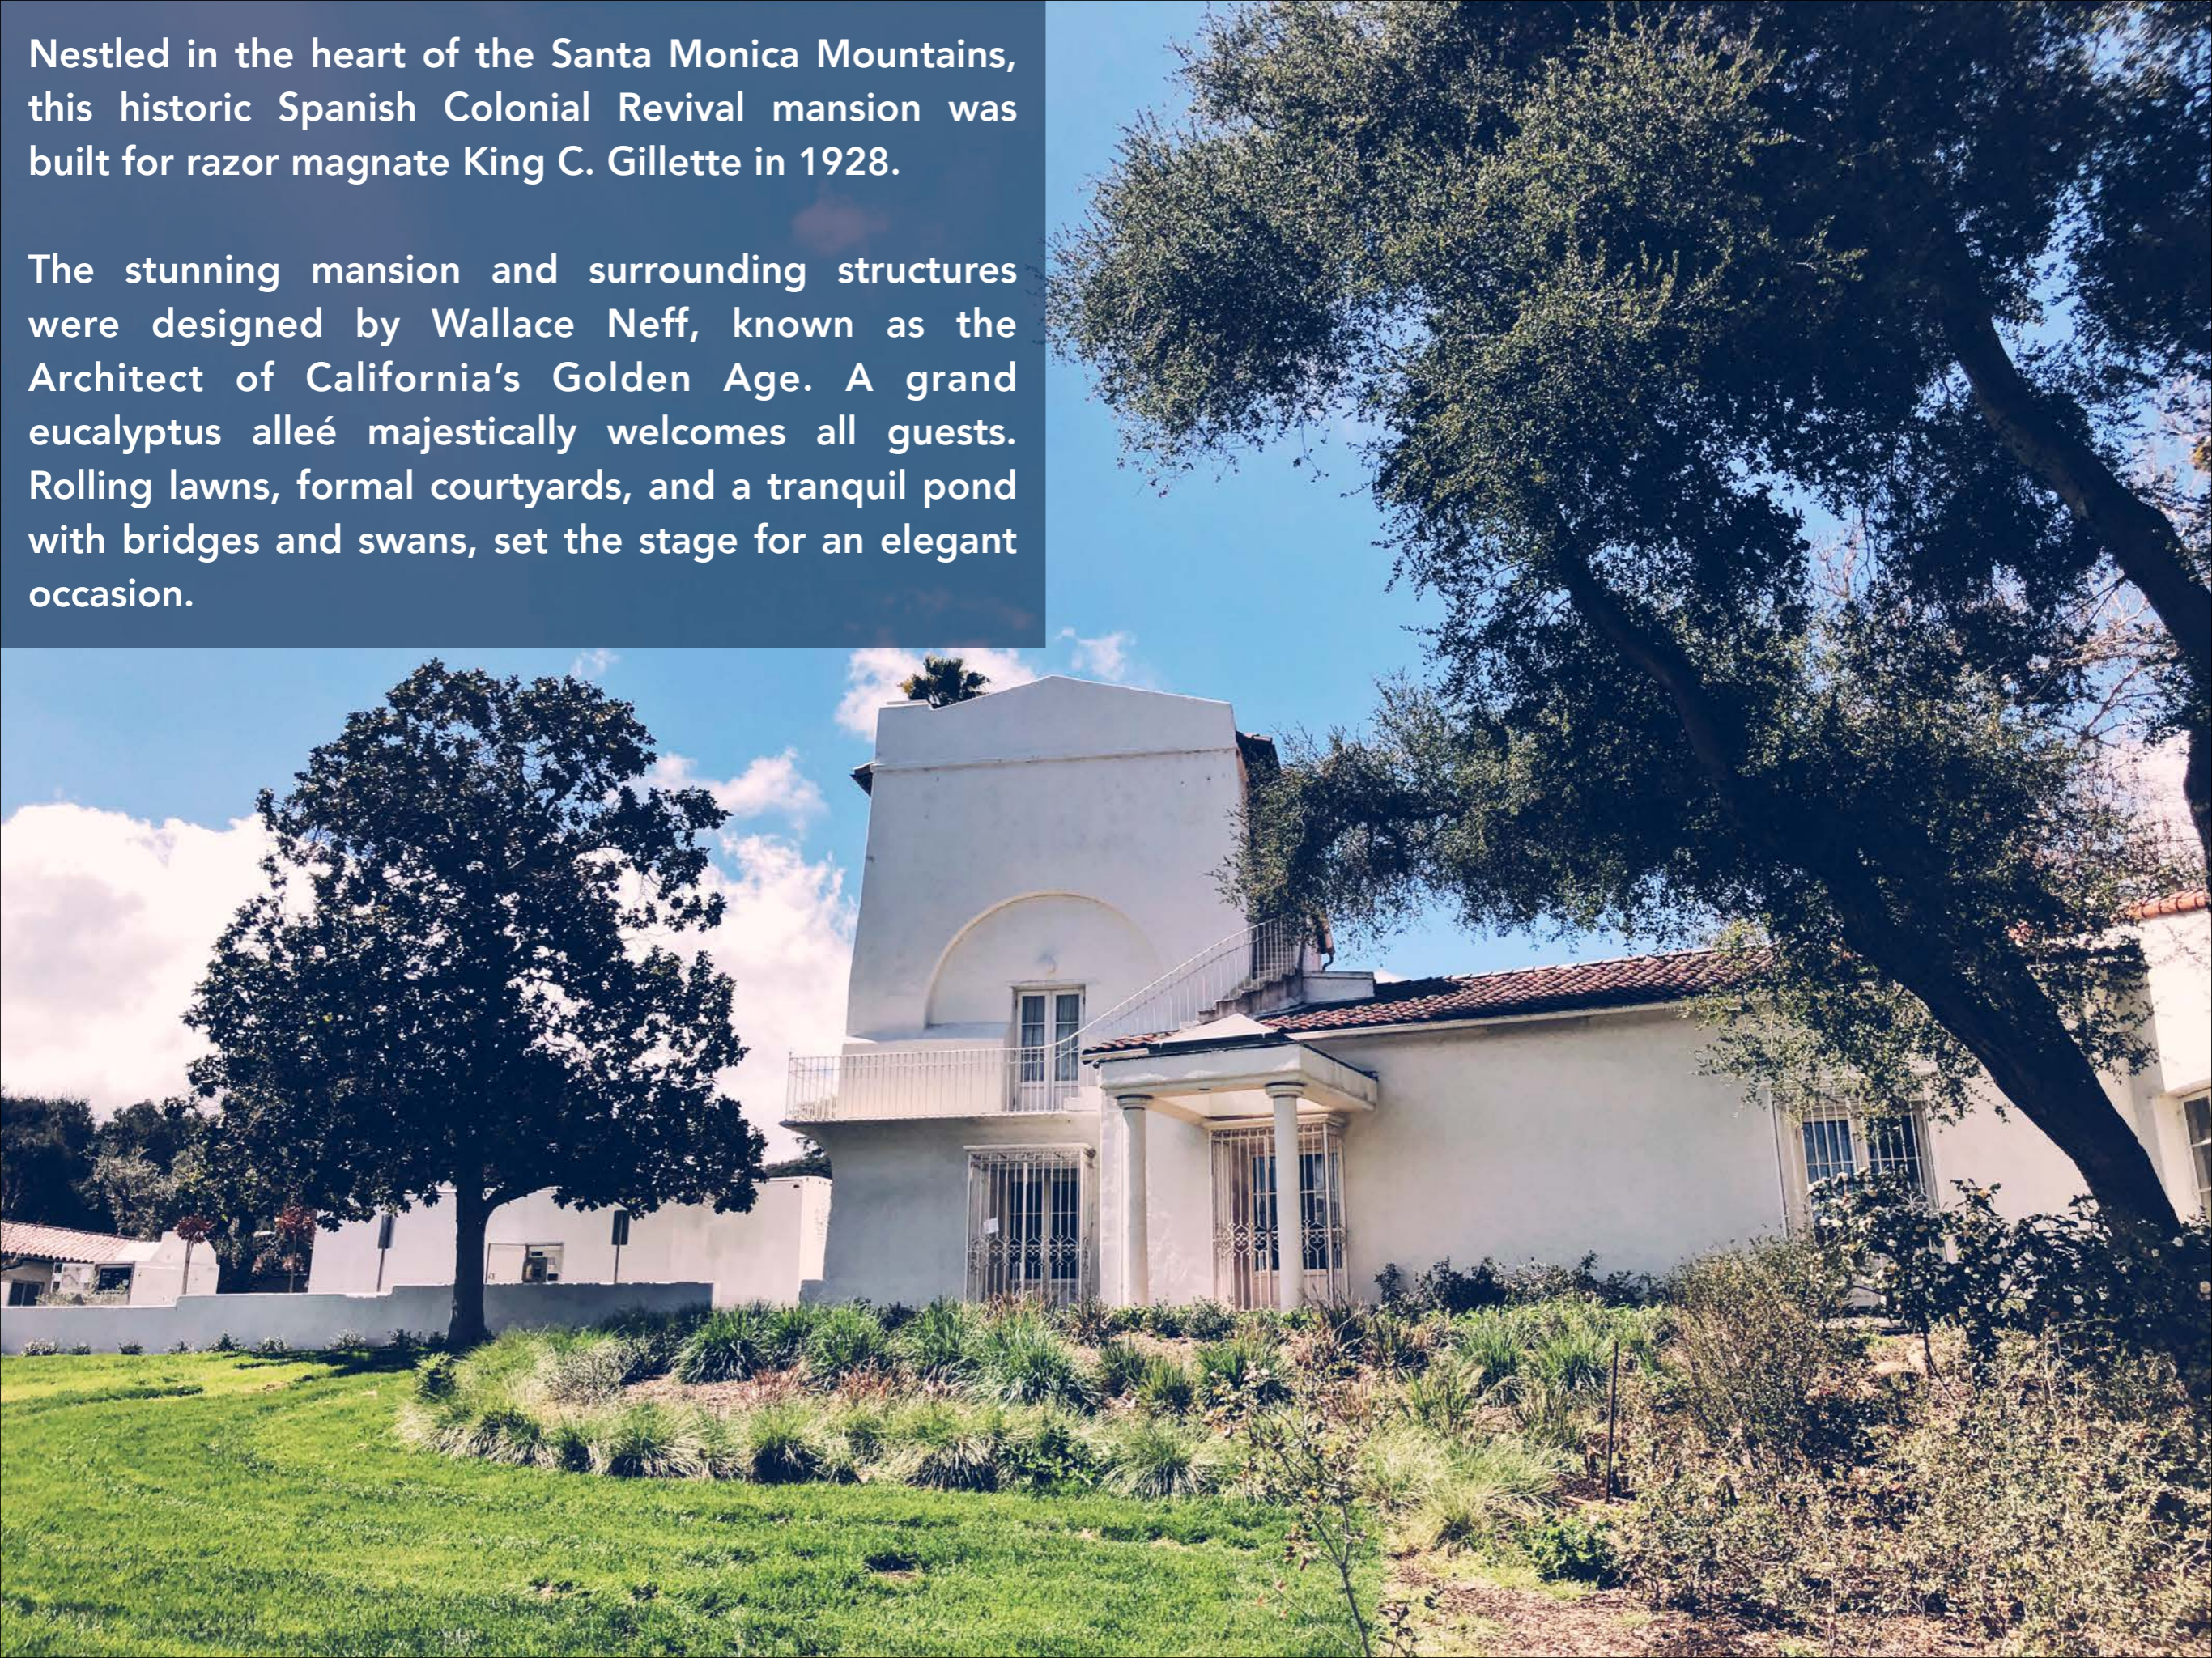

KING GILLETTE RANCH

26800 W. MULHOLLAND HWY, CALABASAS

Nestled in the heart of the Santa Monica Mountains, this historic Spanish Colonial Revival mansion was built for razor magnate King C. Gillette in 1928.

The stunning mansion and surrounding structures were designed by Wallace Neff, known as the Architect of California's Golden Age. A grand eucalyptus alleé majestically welcomes all guests. Rolling lawns, formal courtyards, and a tranquil pond with bridges and swans, set the stage for an elegant occasion.

This formal courtyard and fountain is the focal point of the historic mansion. Max capacity - 150 seated guests.

The front lawns leading to the pond can be accessed directly from the courtyard.

With 588 acres of scenic parkland and formal landscaping, you can get creative with this highly customizable property. King Gillette Ranch allows you to bring in your vendors just right for your needs and budget, including caterers, entertainment and decor.

Ample lawns behind KGR Mansion

The picnic gazebo offers shade for small gatherings

The 3-story Dormitory building is the perfect venue for retreats, meetings, conferences, training workshops, public forums and overnight stays.