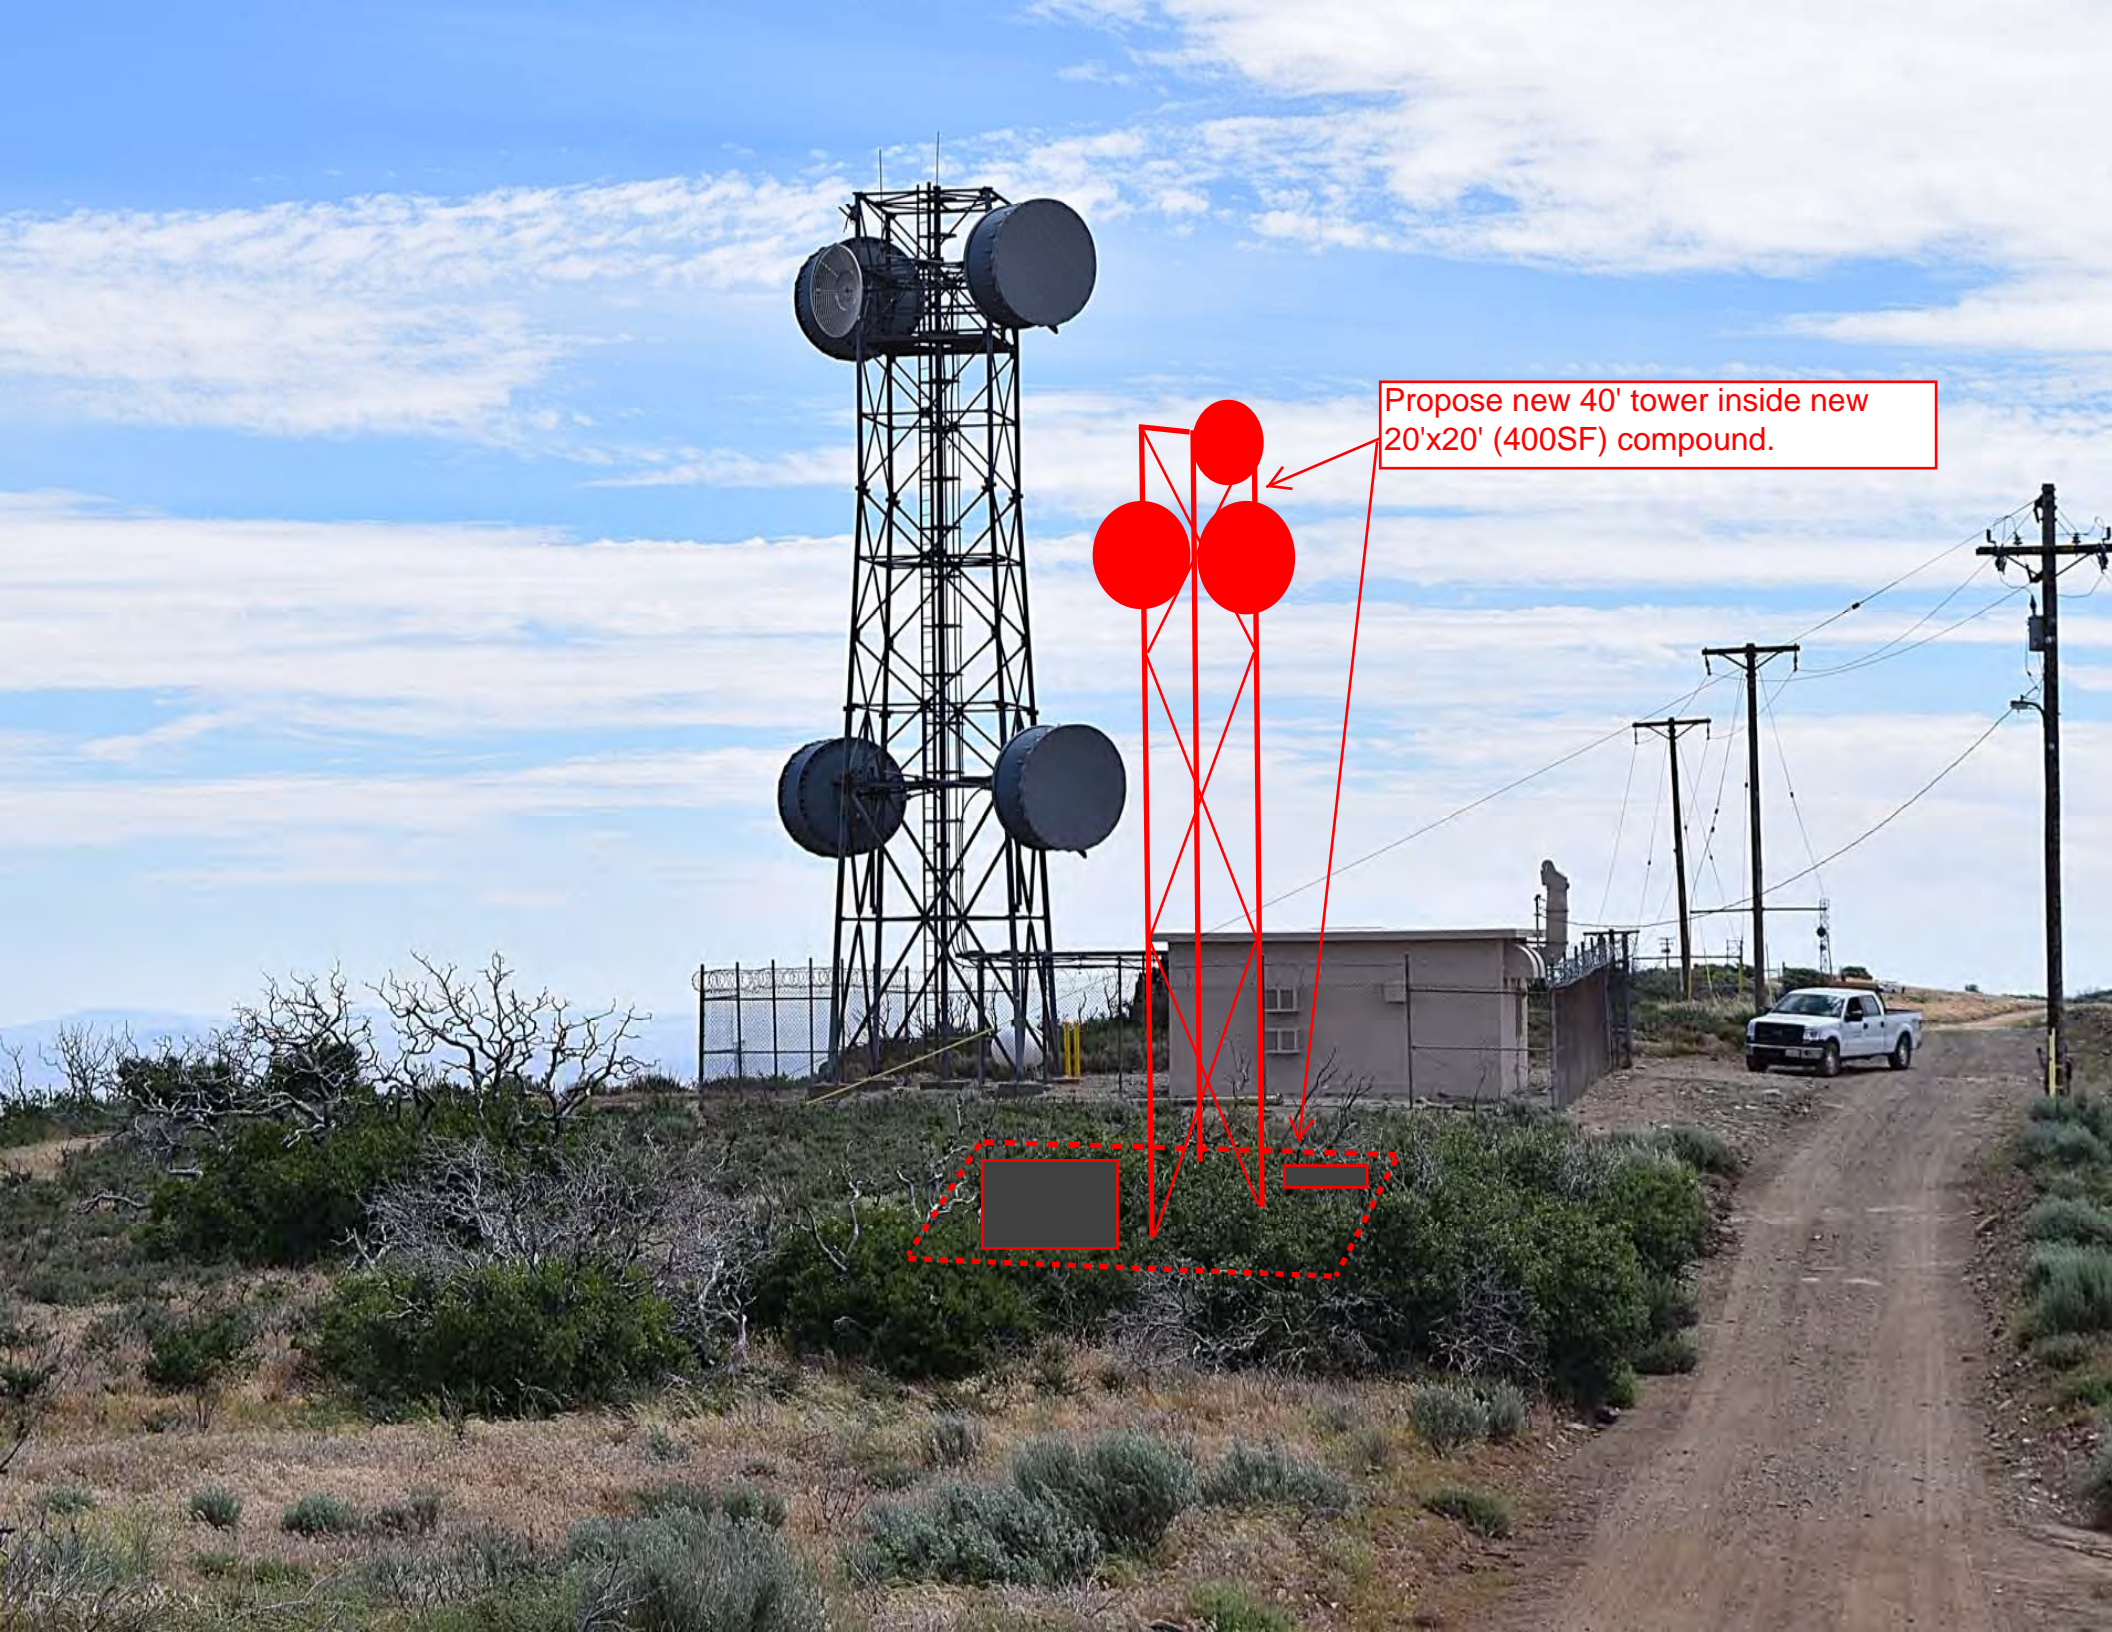

Site

Assessor Parcel  
3206-015-900

R i t t e r

R a n c h

FS Rd 6N07  
Sierra Pelona  
Motorway

FS Rd 6N07

3206011901

3206014900

Mount McDill

- SMMC MRCA Owned/Managed Property
- Other Public Land

Agenda Item X  
MRCA  
2/6/19

Propose new 40' tower inside new 20'x20' (400SF) compound.