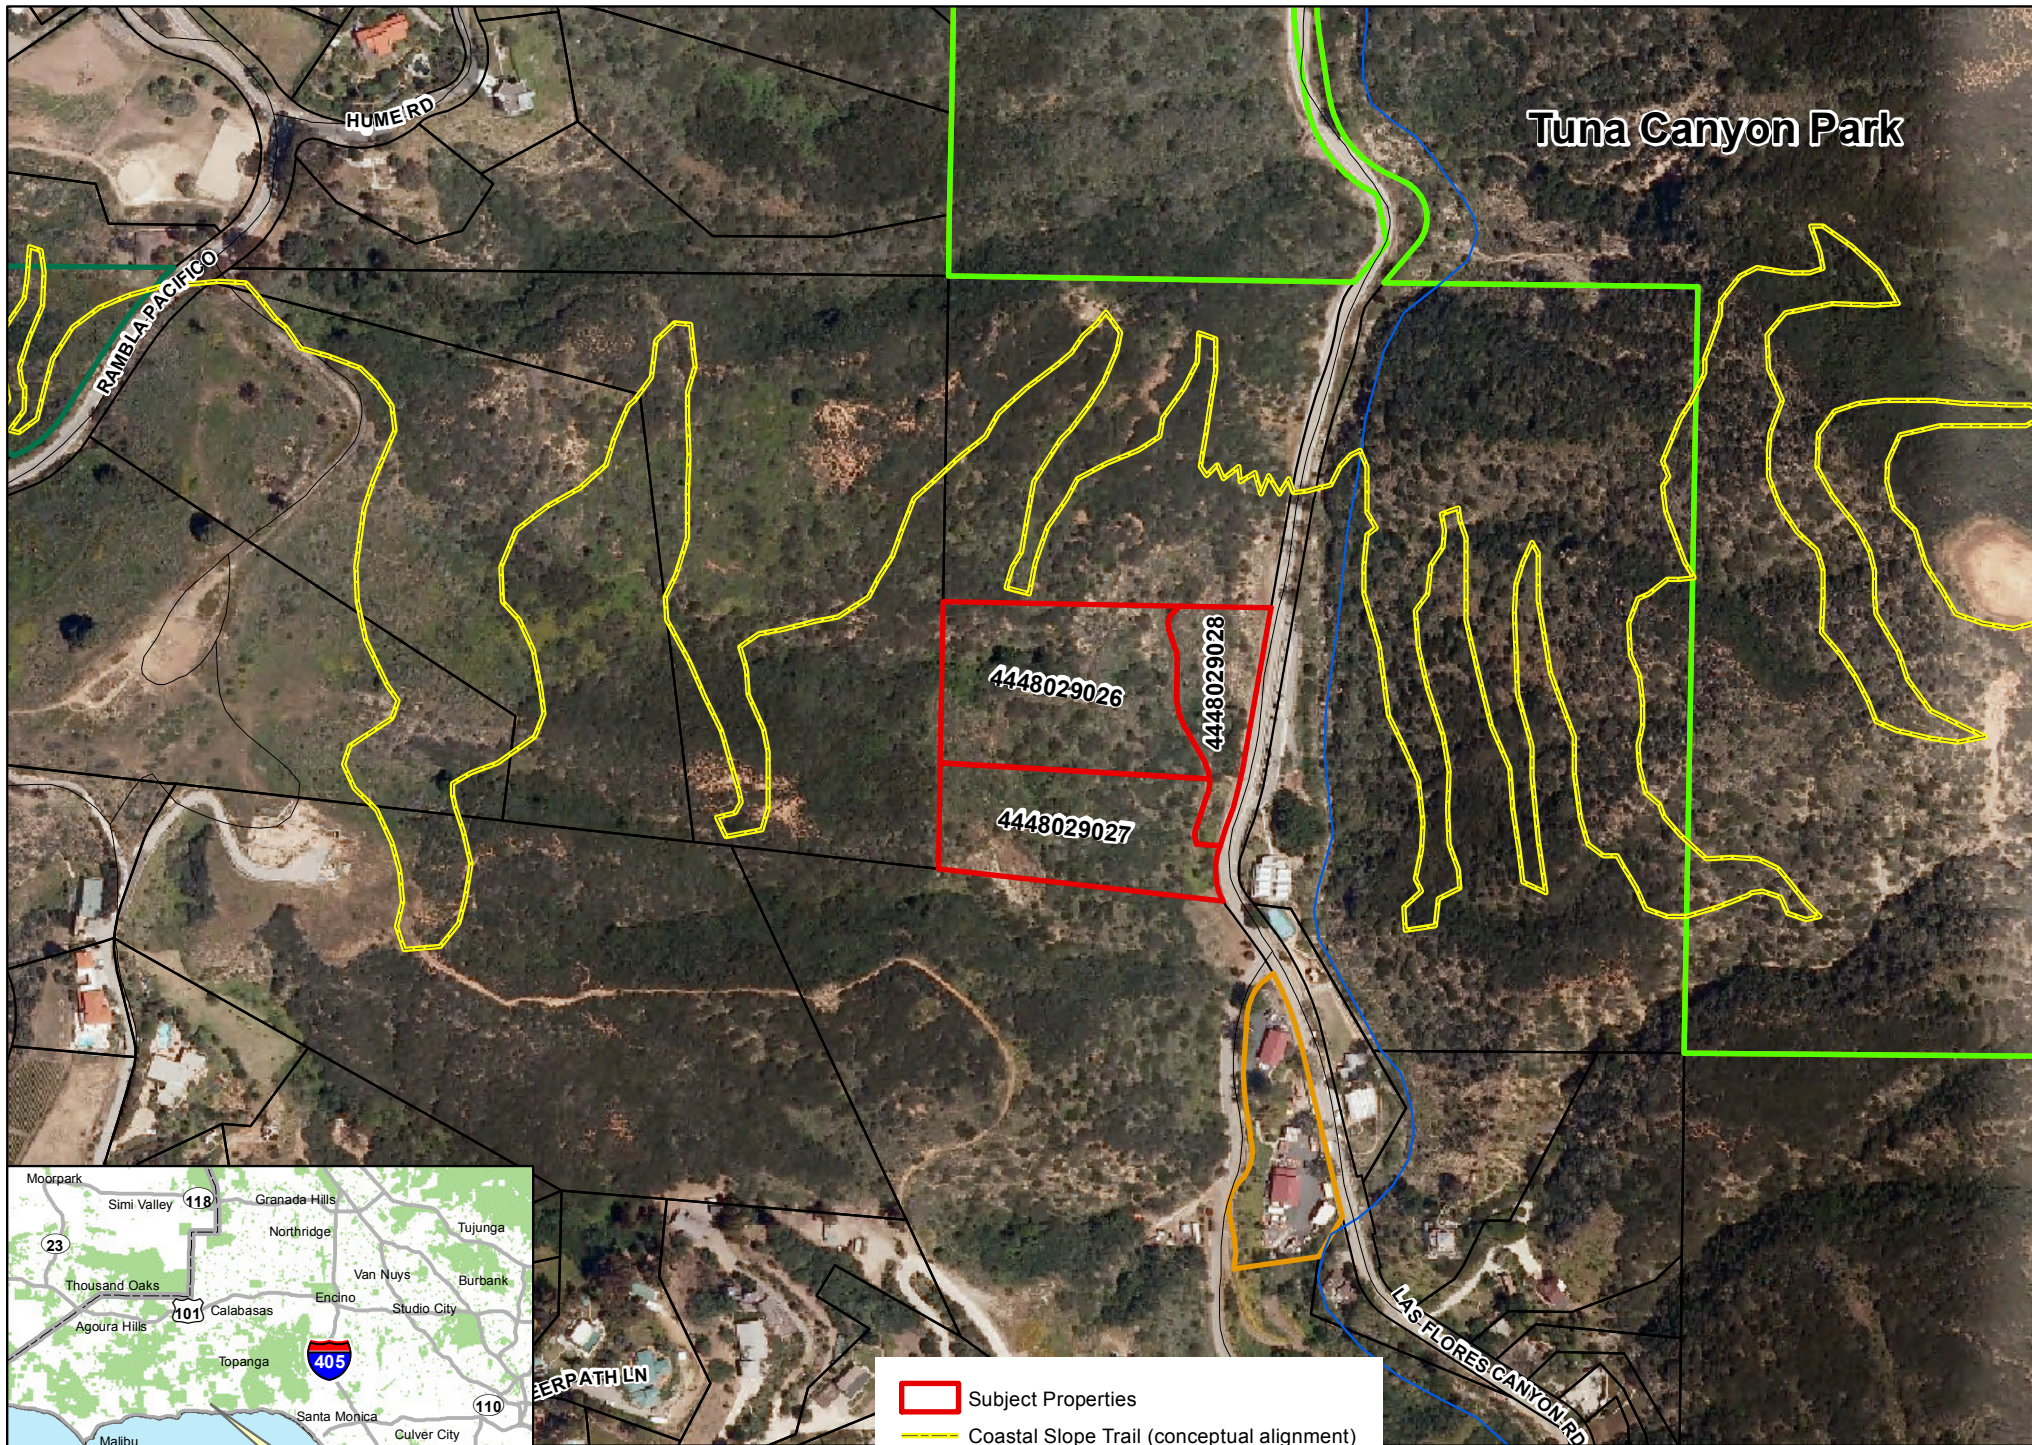

Tuna Canyon Park

- Subject Properties
- Coastal Slope Trail (conceptual alignment)
- MRCA Property
- Other Public Land

Agenda Item IX
MRCA
11/5/14