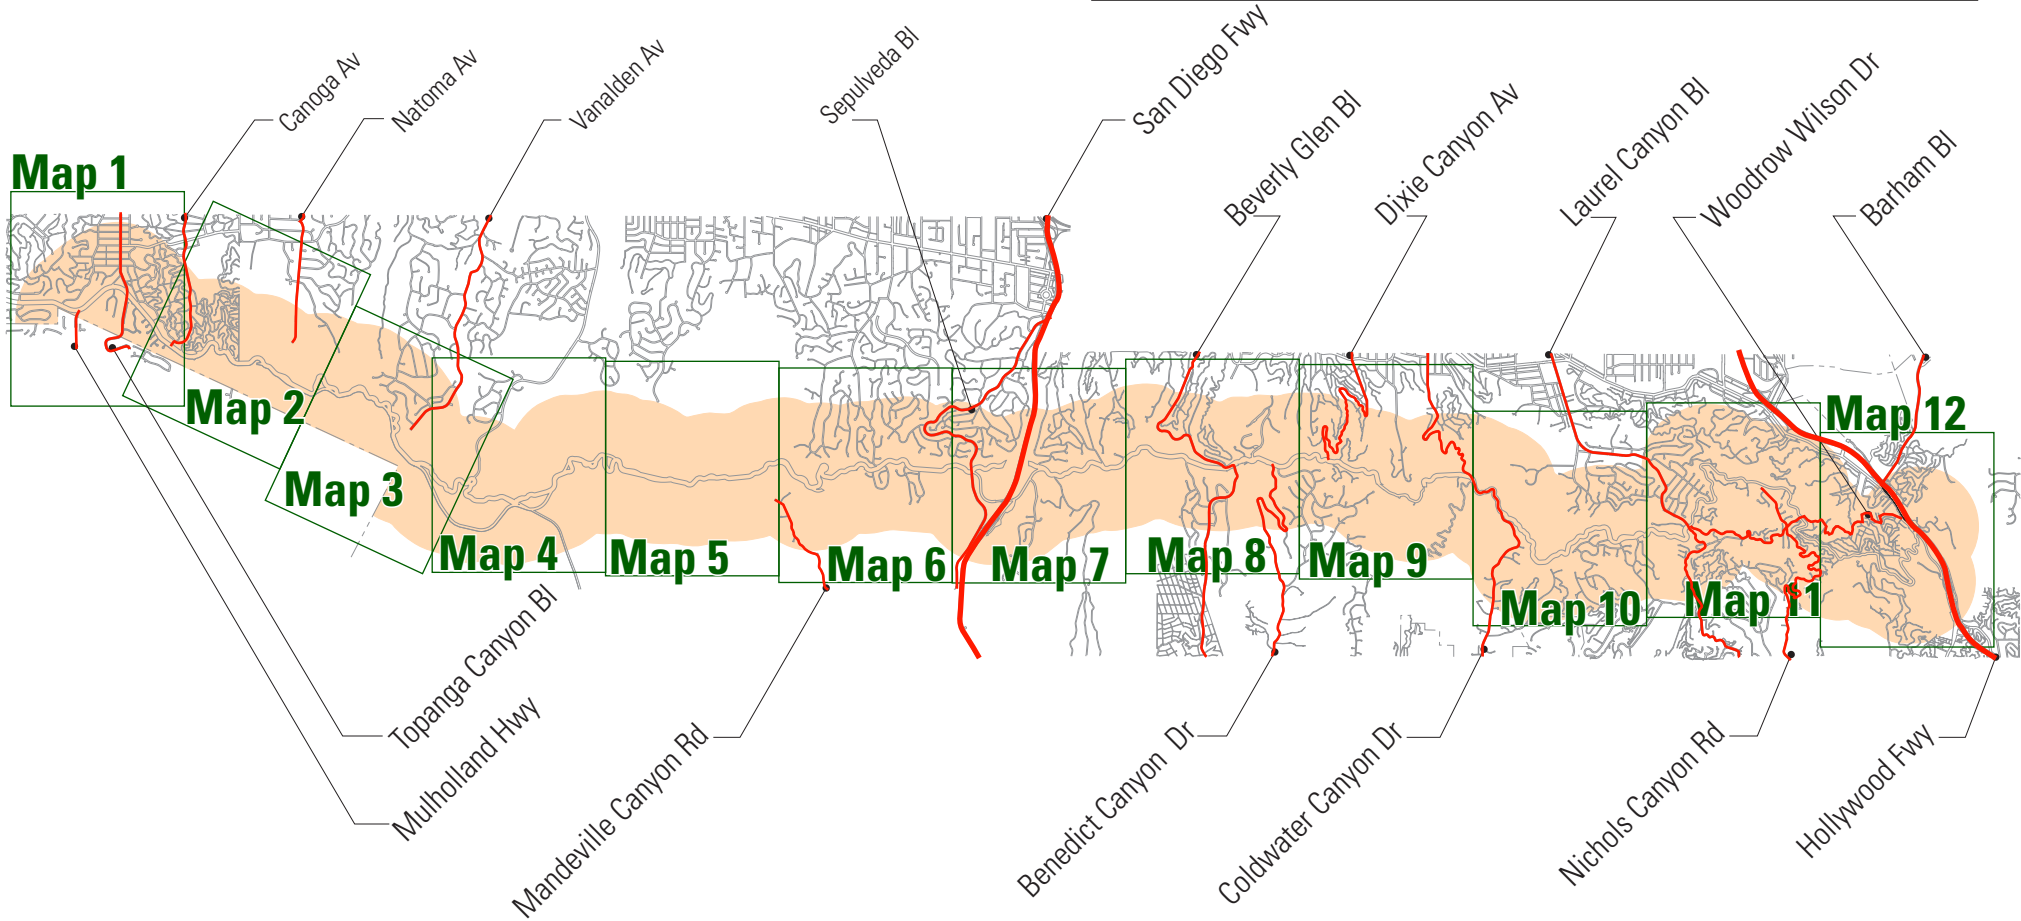

Mulholland Scenic Parkway Specific Plan

MRCA
Agenda Item VII
September 4, 2013

Boundary Definition Map Series Key