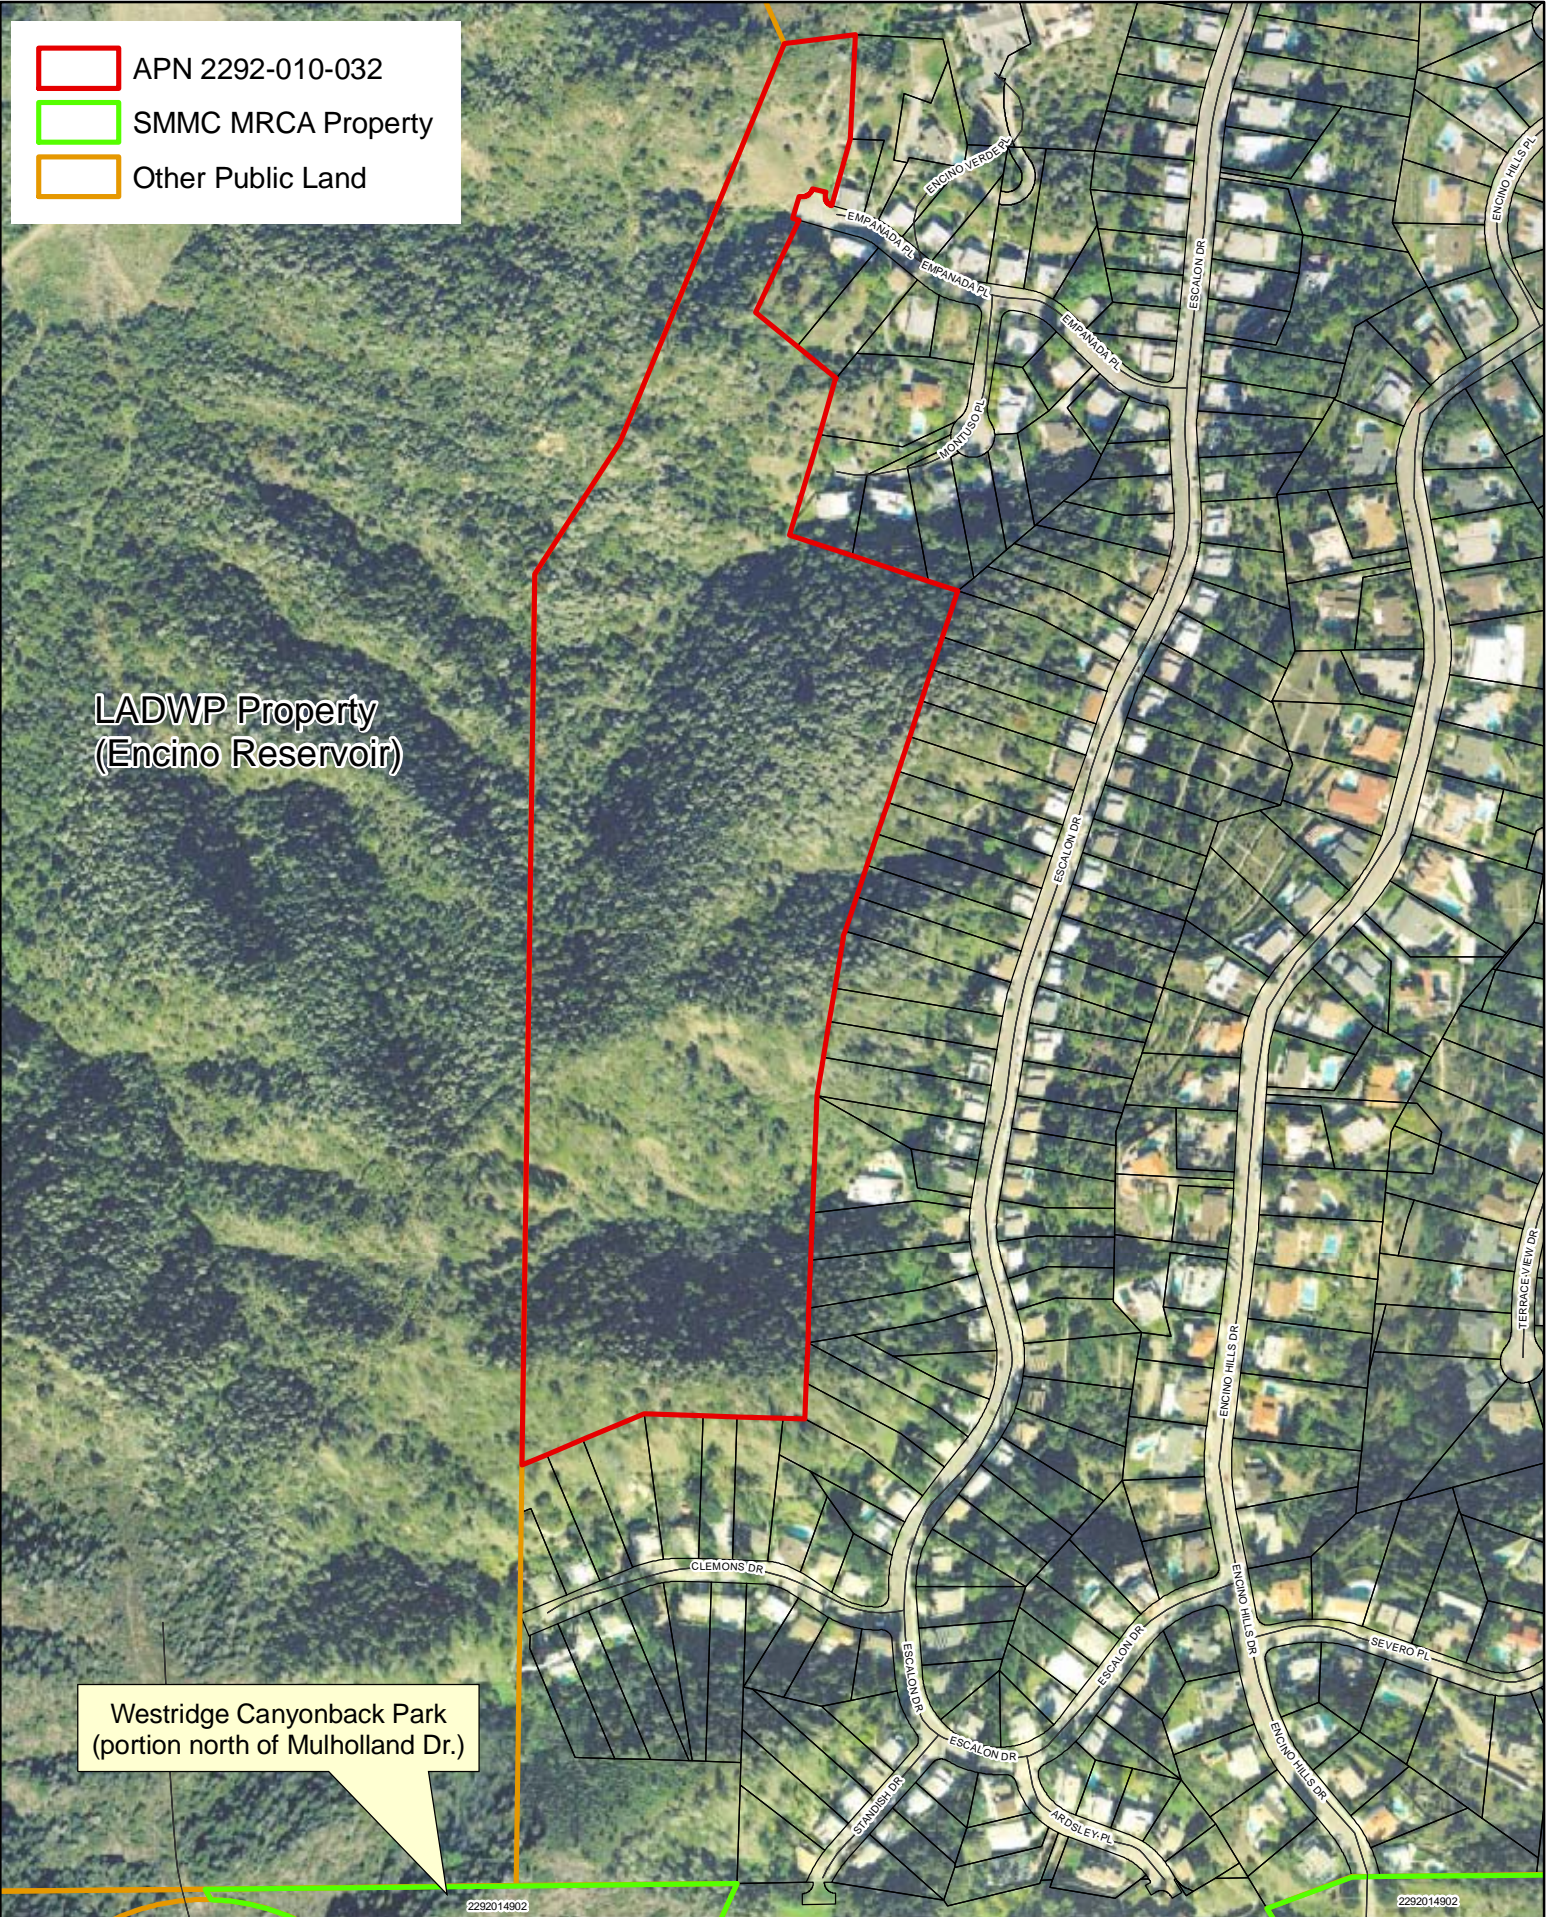

- APN 2292-010-032
- SMMC MRCA Property
- Other Public Land

LADWP Property
(Encino Reservoir)

Westridge Canyonback Park
(portion north of Mulholland Dr.)

Agenda Item IX
MRCA
6/5/13