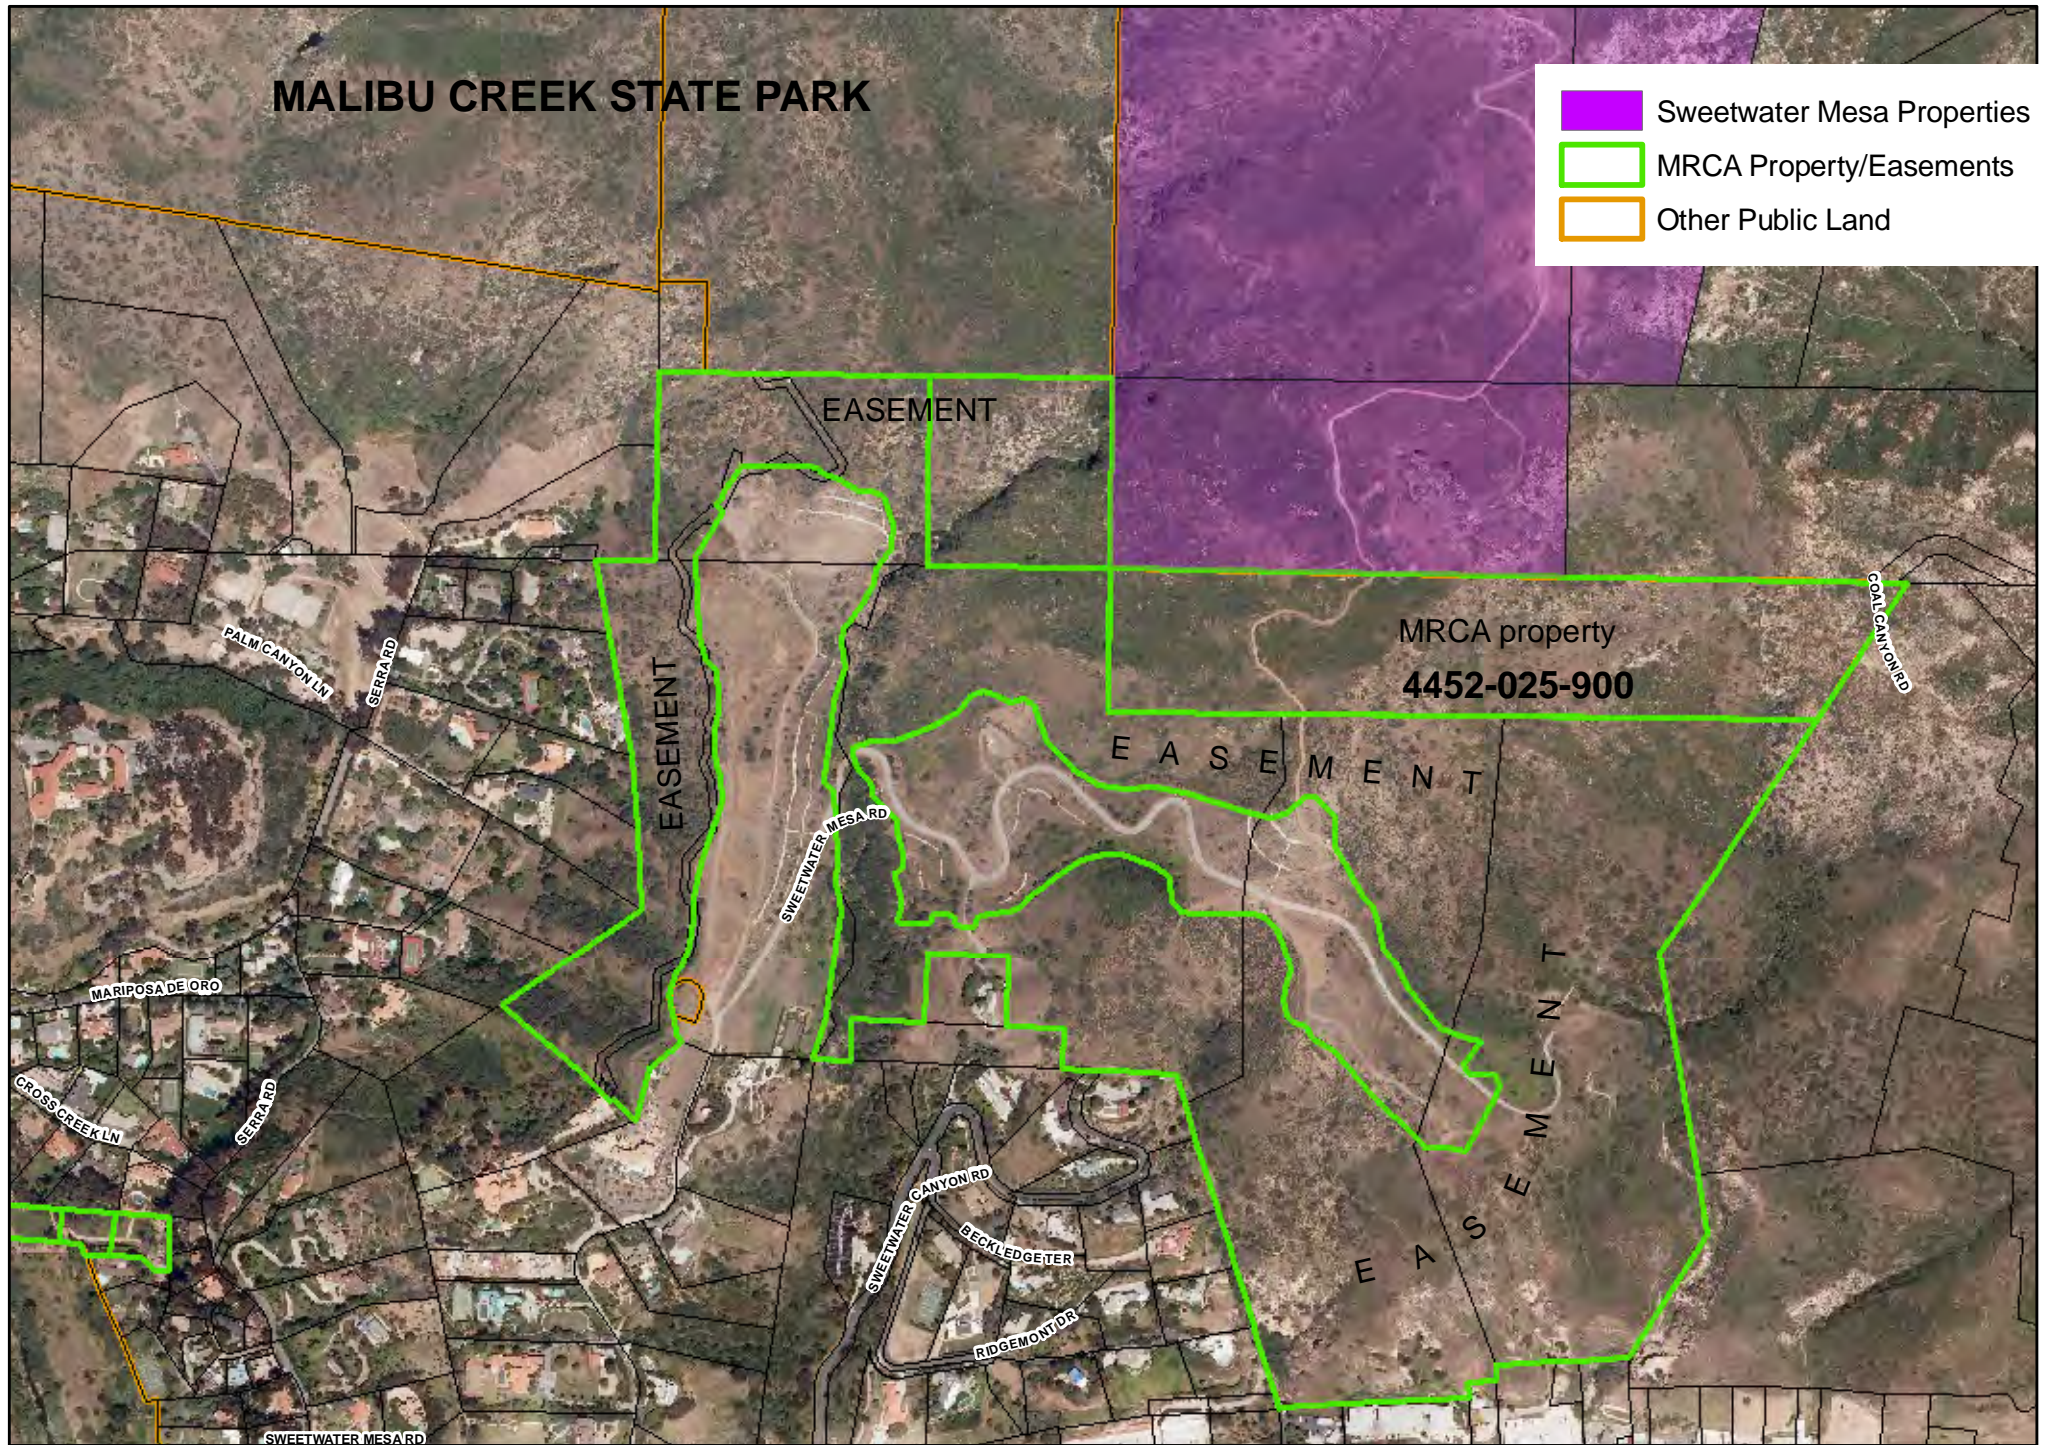

MALIBU CREEK STATE PARK

-  Sweetwater Mesa Properties
-  MRCA Property/Easements
-  Other Public Land

Agenda Item X
MRCA
1/9/13