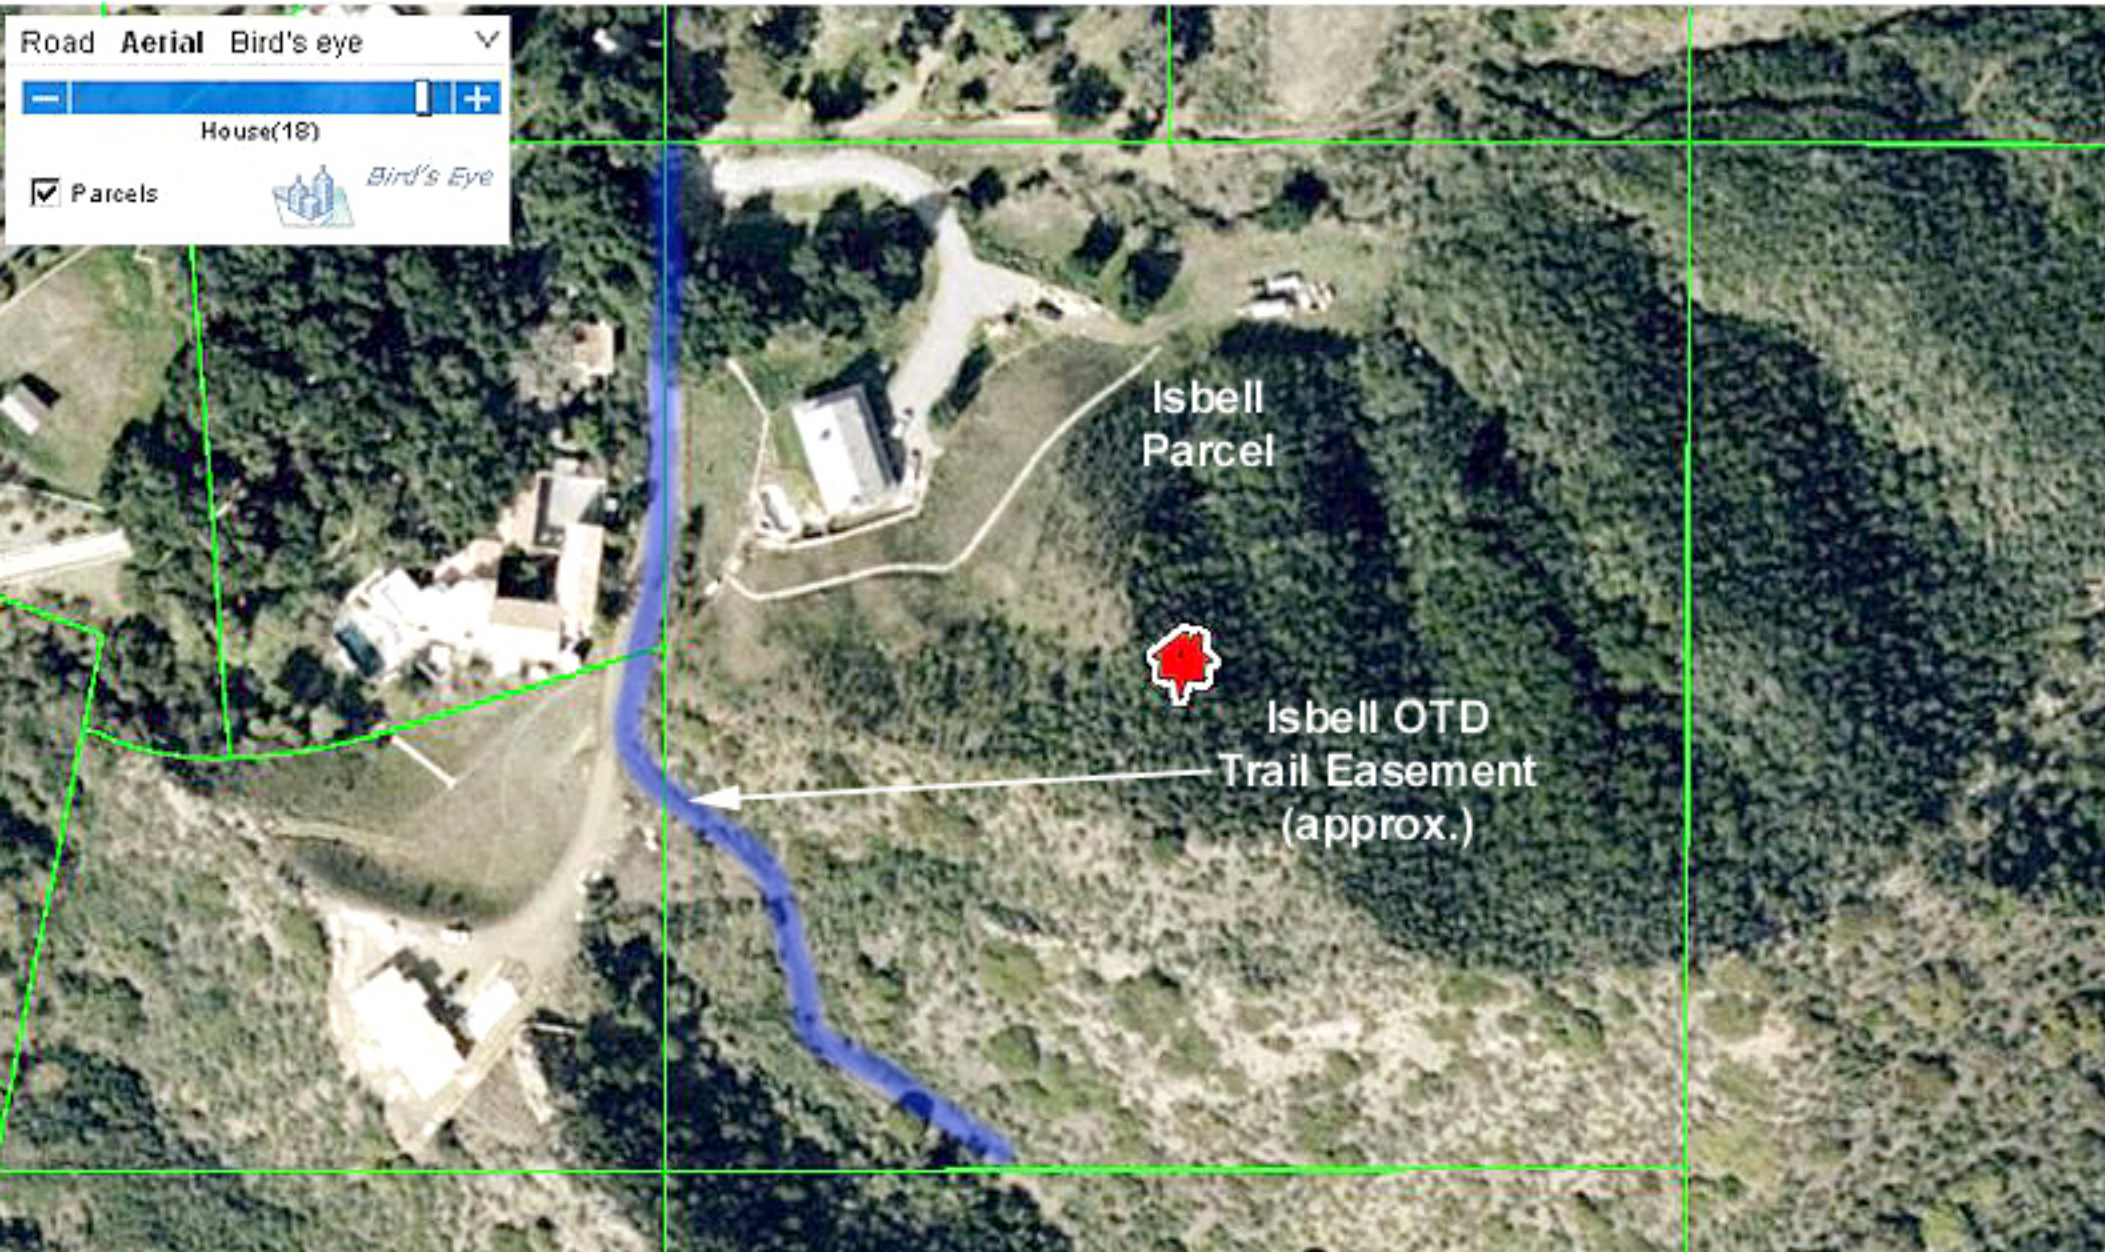

Street Map Plus Report

For Property Located At

26046 MULHOLLAND HWY, CALABASAS CA 91302-1916

RealQuest.com

Agenda Item VI(p)

MRCA

9/18/12

NOTE: Boundaries and easements depicted are approximate, and not to scale.

Image Source: Real Quest Image