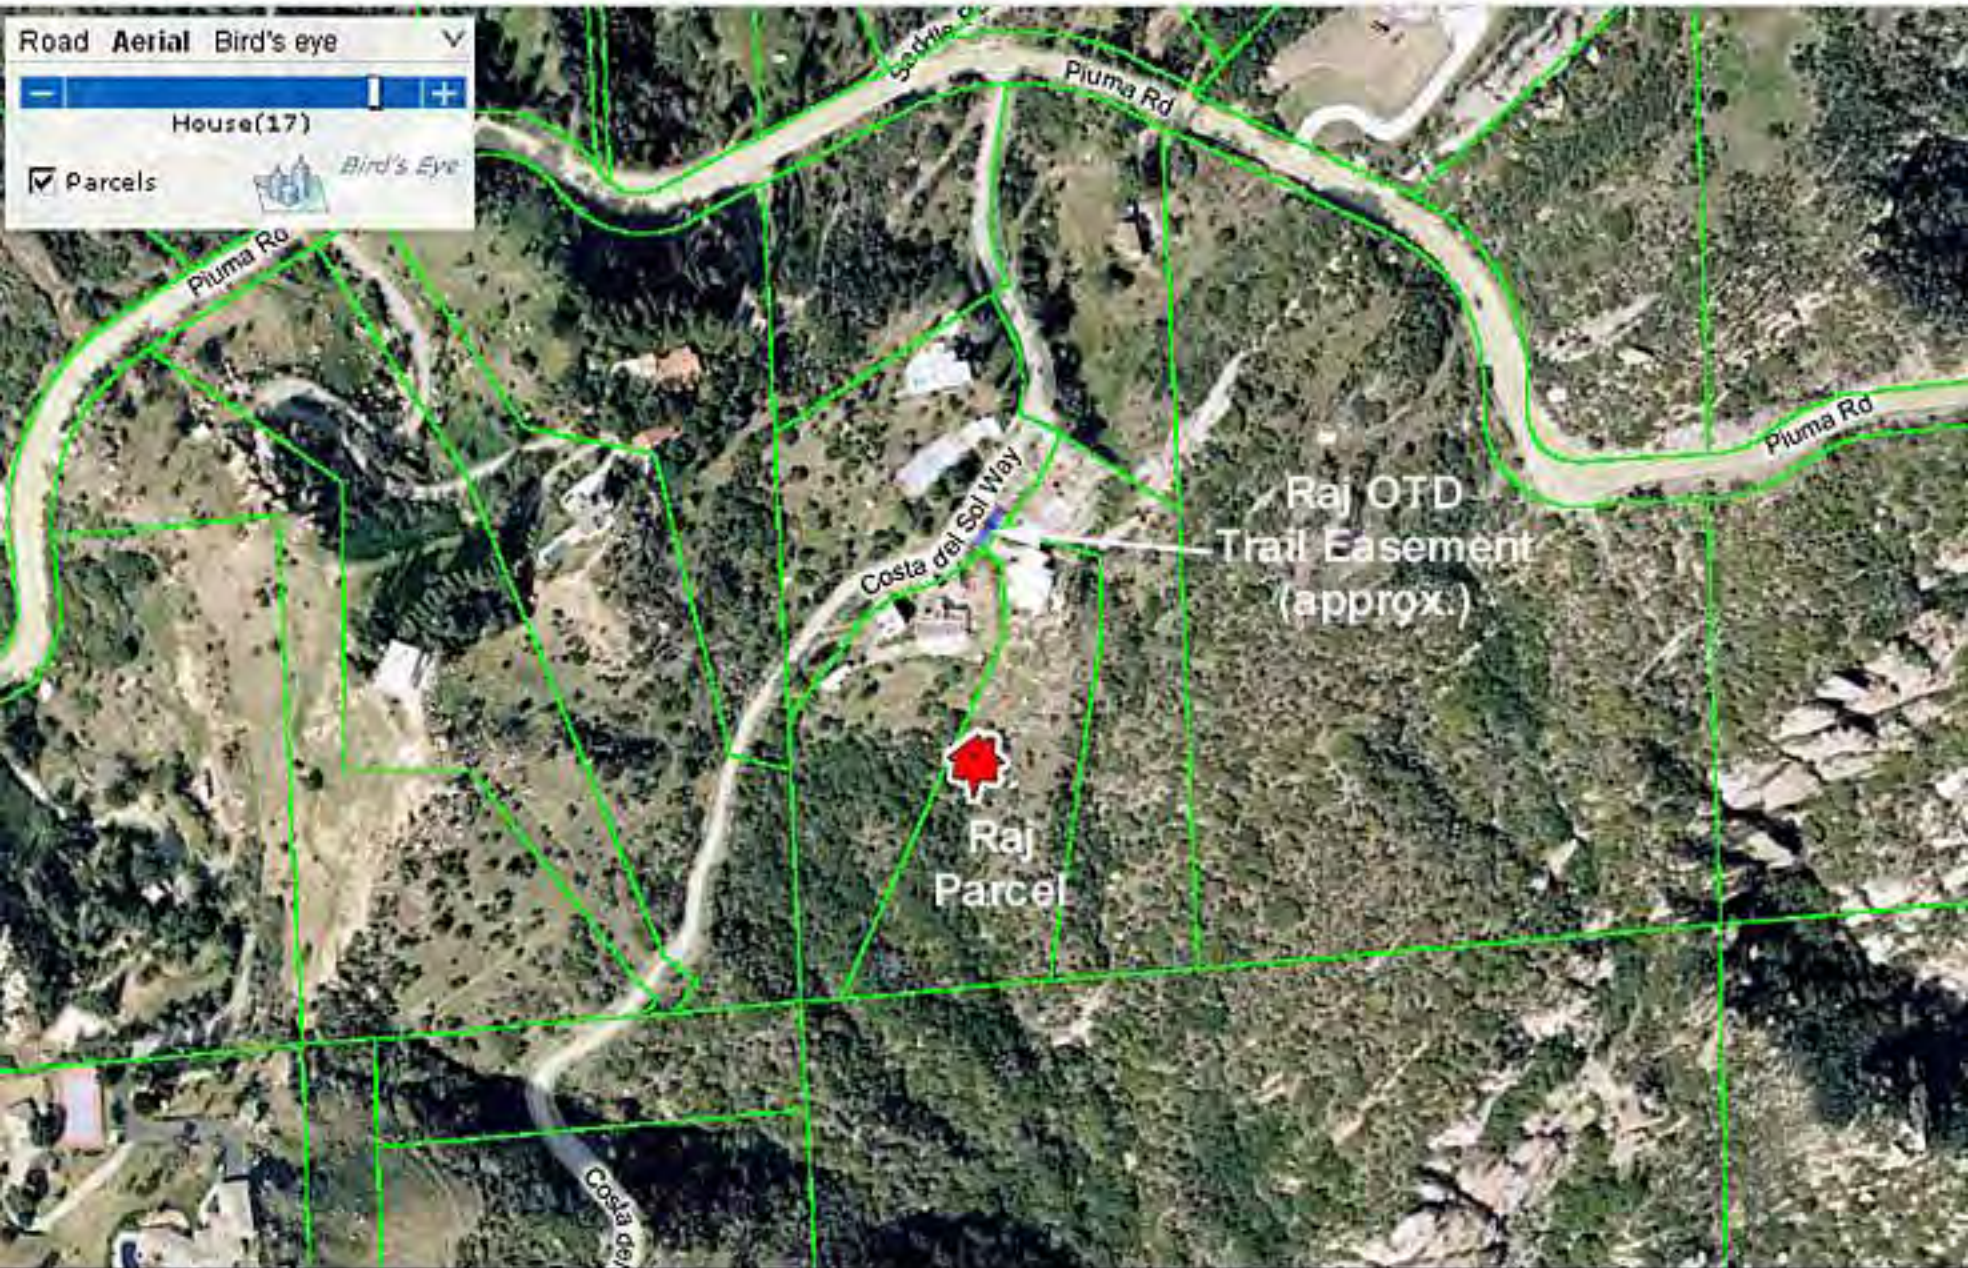

Street Map Plus Report

For Property Located At

N GRENOLA ST, PACIFIC PLSDS CA 90272-3303

Real

Agenda Item VI(i)

MRCA

9/12/11

**NOTE: Boundaries and easements depicted are approximate, and not to scale.
Image Source: Real Quest Image**

NOTE: Boundaries and easements depicted are approximate, and not to scale.

lamhe Source: Real Quest Image

Street Map Plus Report

RealQuest.com

For Property Located At

360 COSTA DEL SOL WAY, MALIBU CA 90265-3090

NOTE: Boundaries and easements depicted are approximate, and not to scale.

Image Source: Real Quest Image

Street Map Plus Report

For Property Located At

585 COSTA DEL SOL WAY, MALIBU CA 90265-3065

RealQuest®.com

Road Aerial Bird's eye ^

NOTE: Boundaries and easements depicted are approximate, and not to scale.

Image Source: Real Quest Image