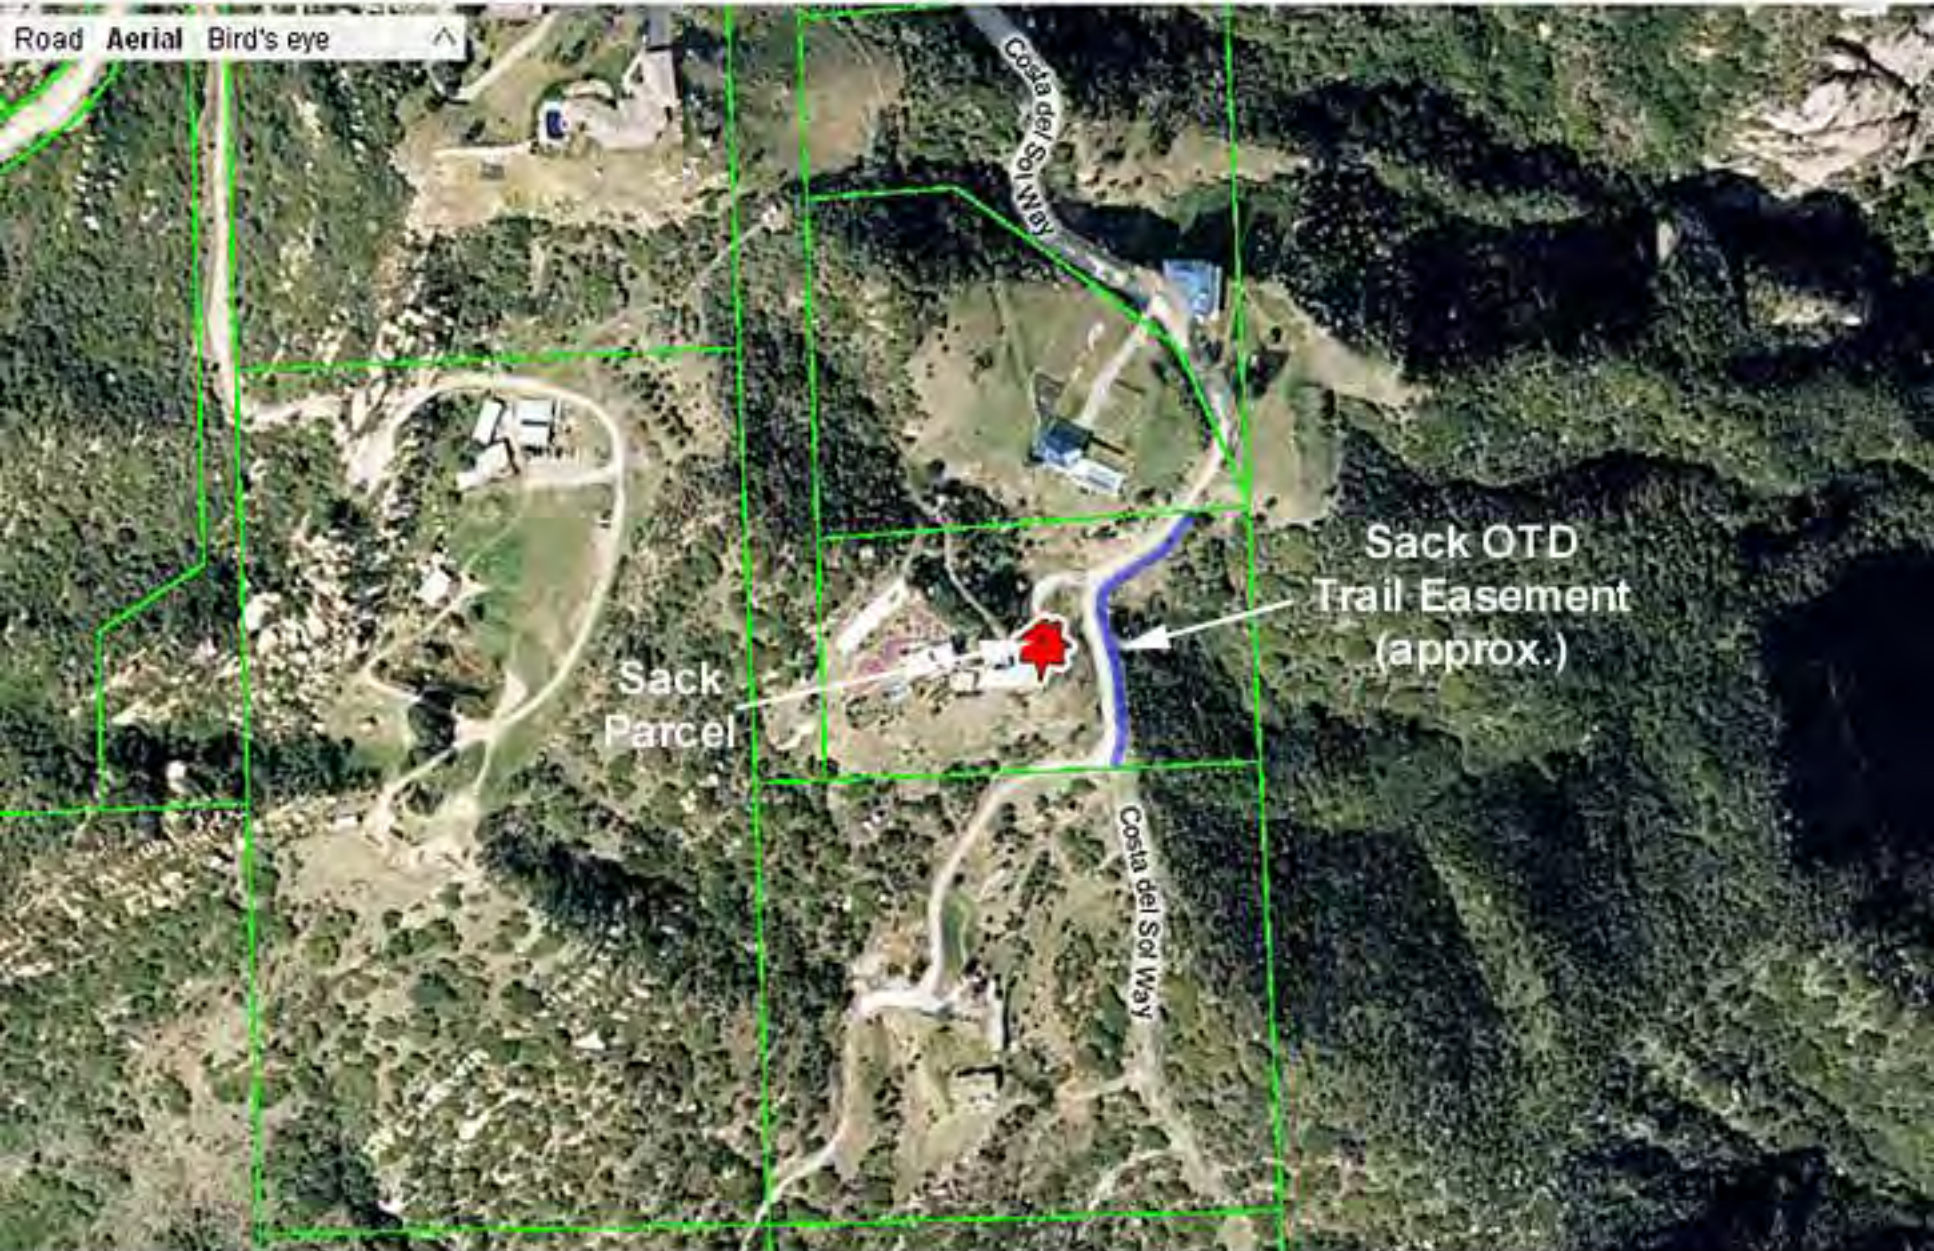

Street Map Plus Report

For Property Located At

N GRENOLA ST, PACIFIC PLSDS CA 90272-3303

Real

Agenda Item VI(i)

MRCA

9/12/11

**NOTE: Boundaries and easements depicted are approximate, and not to scale.
Image Source: Real Quest Image**

NOTE: Boundaries and easements depicted are approximate, and not to scale.

lamhe Source: Real Quest Image

Street Map Plus Report

RealQuest.com

For Property Located At

360 COSTA DEL SOL WAY, MALIBU CA 90265-3090

NOTE: Boundaries and easements depicted are approximate, and not to scale.

Image Source: Real Quest Image

Street Map Plus Report

For Property Located At

585 COSTA DEL SOL WAY, MALIBU CA 90265-3065

RealQuest®.com

Road Aerial Bird's eye ^

NOTE: Boundaries and easements depicted are approximate, and not to scale.

Image Source: Real Quest Image