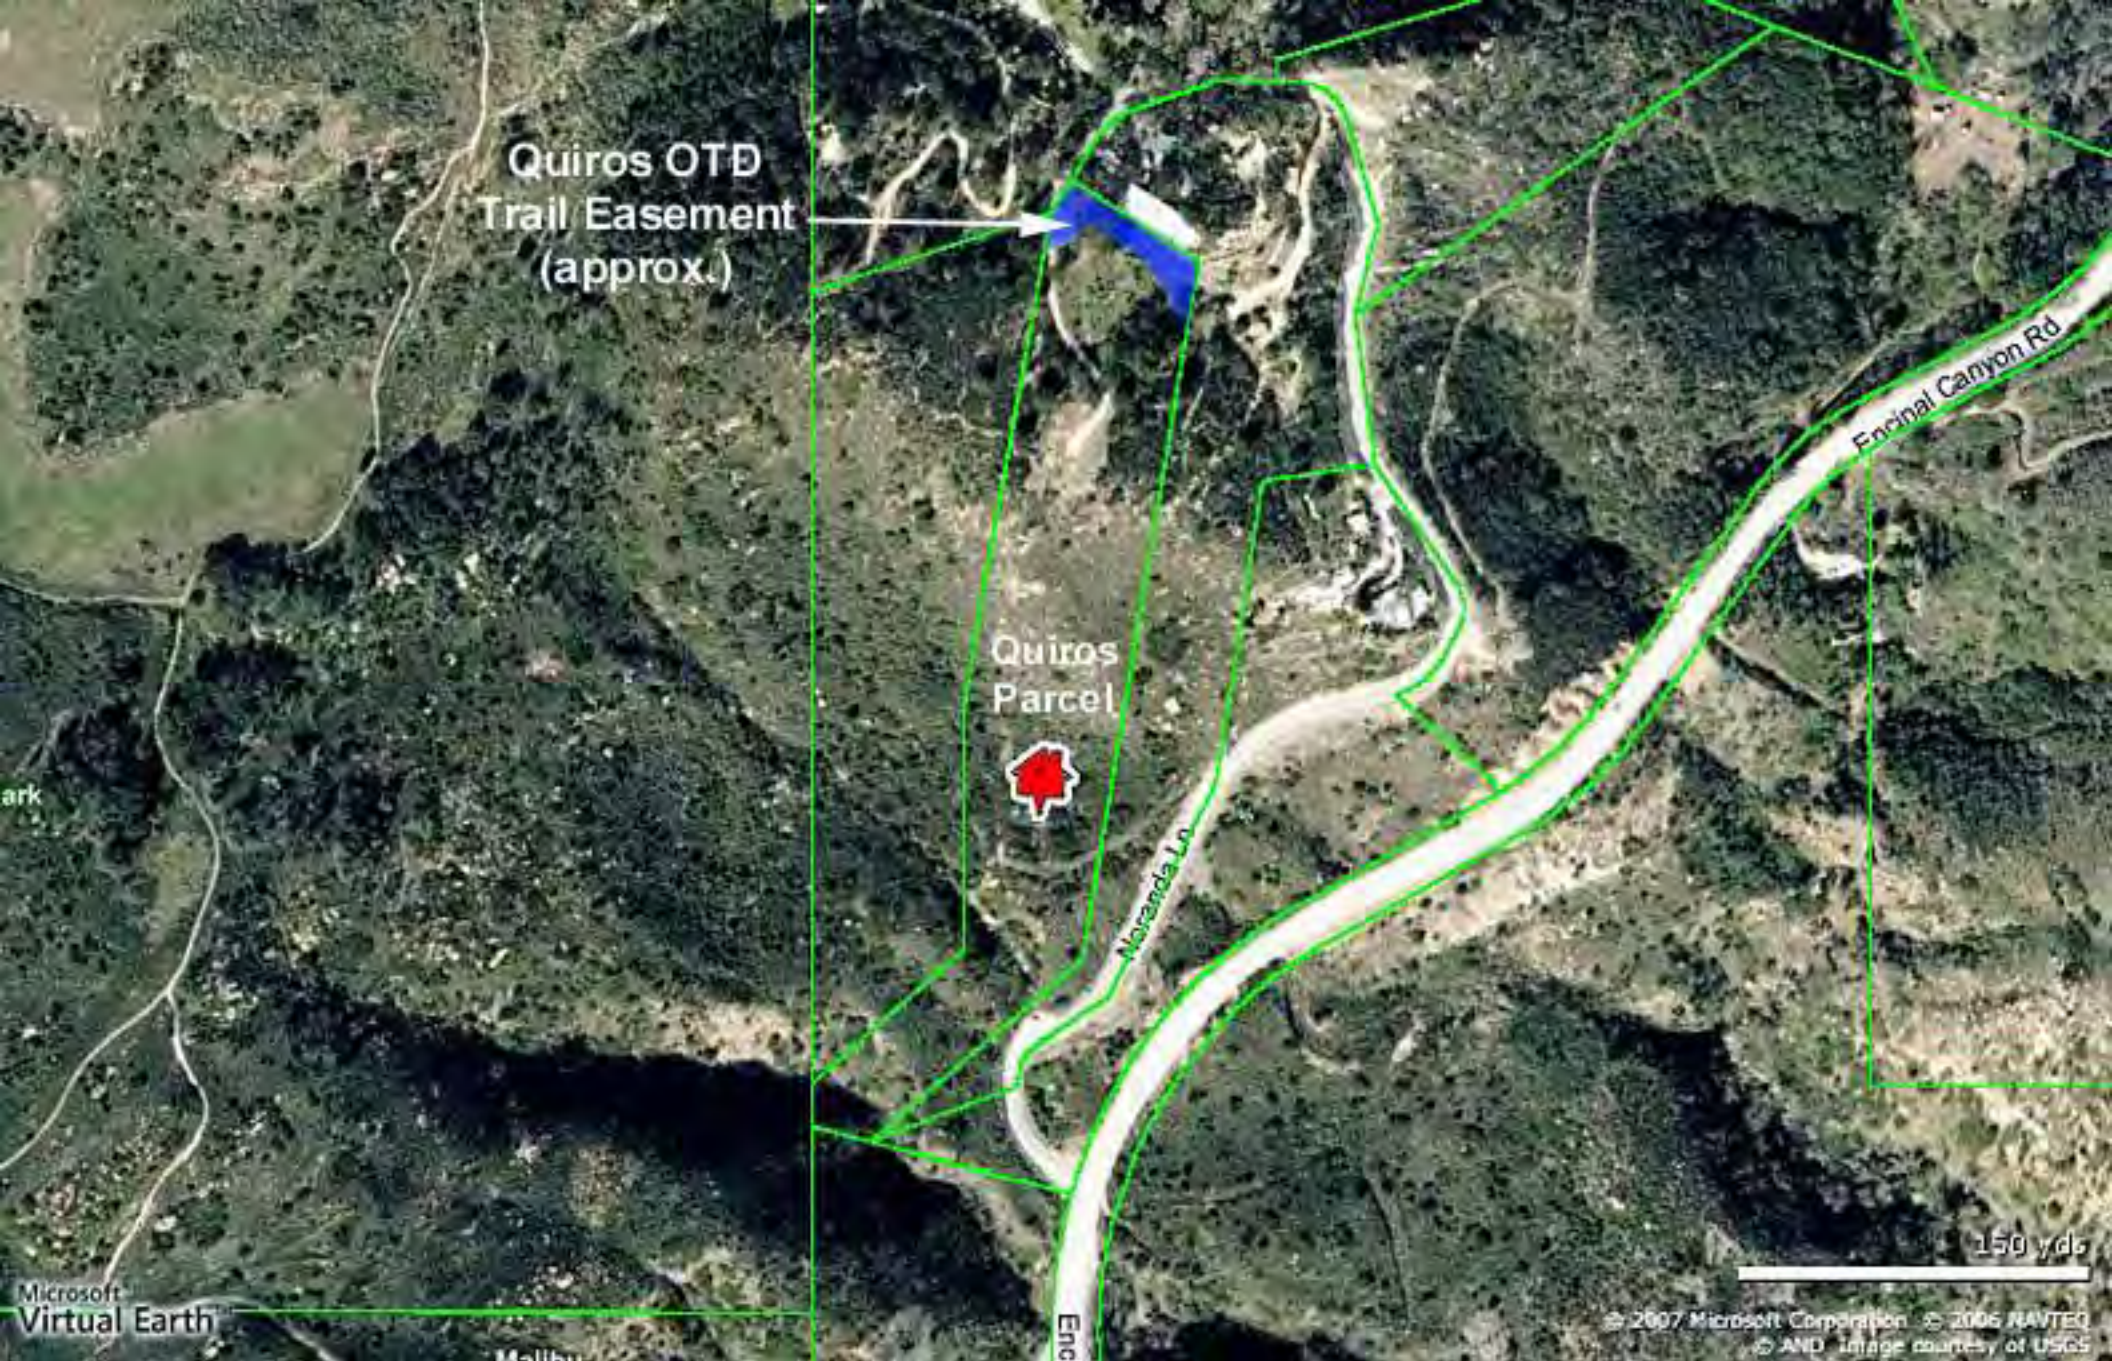

Street Map Plus Report

For Property Located At

N GRENOLA ST, PACIFIC PLSDS CA 90272-3303

Real

Agenda Item VI(i)

MRCA

9/12/11

**NOTE: Boundaries and easements depicted are approximate, and not to scale.
Image Source: Real Quest Image**

Quiros OTD
Trail Easement
(approx.)

Quiros
Parcel

Encinal Canyon Rd

Naranda Ln

150 yds

Microsoft
Virtual Earth

Malibu

© 2007 Microsoft Corporation © 2006 NAVTEQ
© AND Image courtesy of USGS

NOTE: Boundaries and easements depicted are approximate, and not to scale.

lamhe Source: Real Quest Image

Street Map Plus Report

RealQuest.com

For Property Located At

360 COSTA DEL SOL WAY, MALIBU CA 90265-3090

Road Aerial Bird's eye ^

NOTE: Boundaries and easements depicted are approximate, and not to scale.

Image Source: Real Quest Image