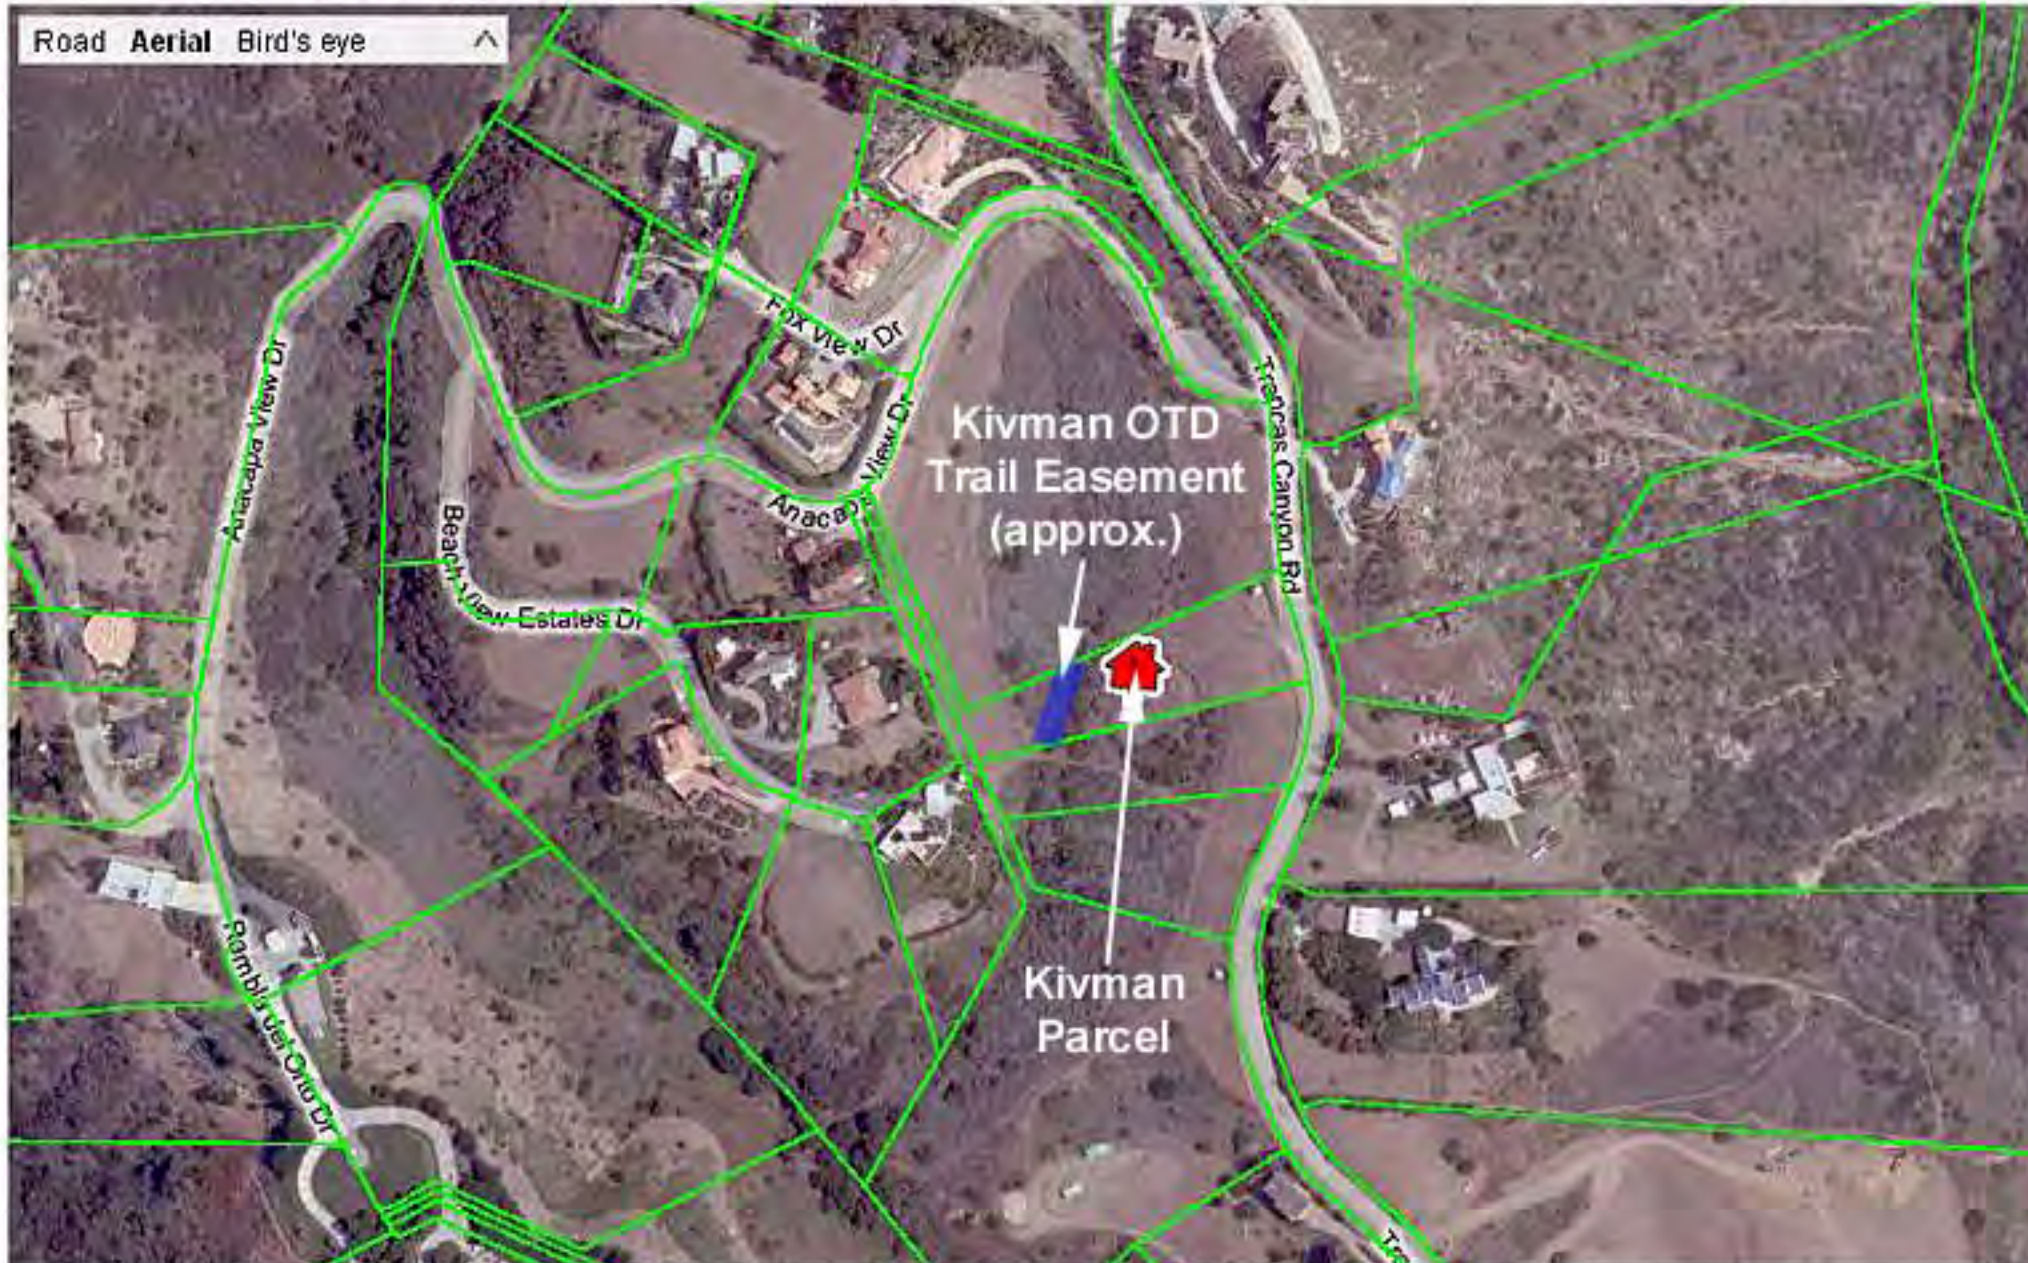

Road Aerial Bird's eye ^

**NOTE: Boundaries and easements depicted are approximate, and not to scale.
Image Source: Real Quest Image**

Street Map Plus Report

For Property Located At

1075 HENRY RIDGE MTWY, TOPANGA CA 90290-4138

RealQuest.com

**NOTE: Boundaries and easements depicted are approximate, and not to scale.
Image Source: Real Quest Image**

Street Map Plus Report

For Property Located At

5805 TRANCAS CANYON RD, MALIBU CA 90265-3116

RealQuest.com

**NOTE: Boundaries and easements depicted are approximate, and not to scale.
Image Source: Real Quest Image**