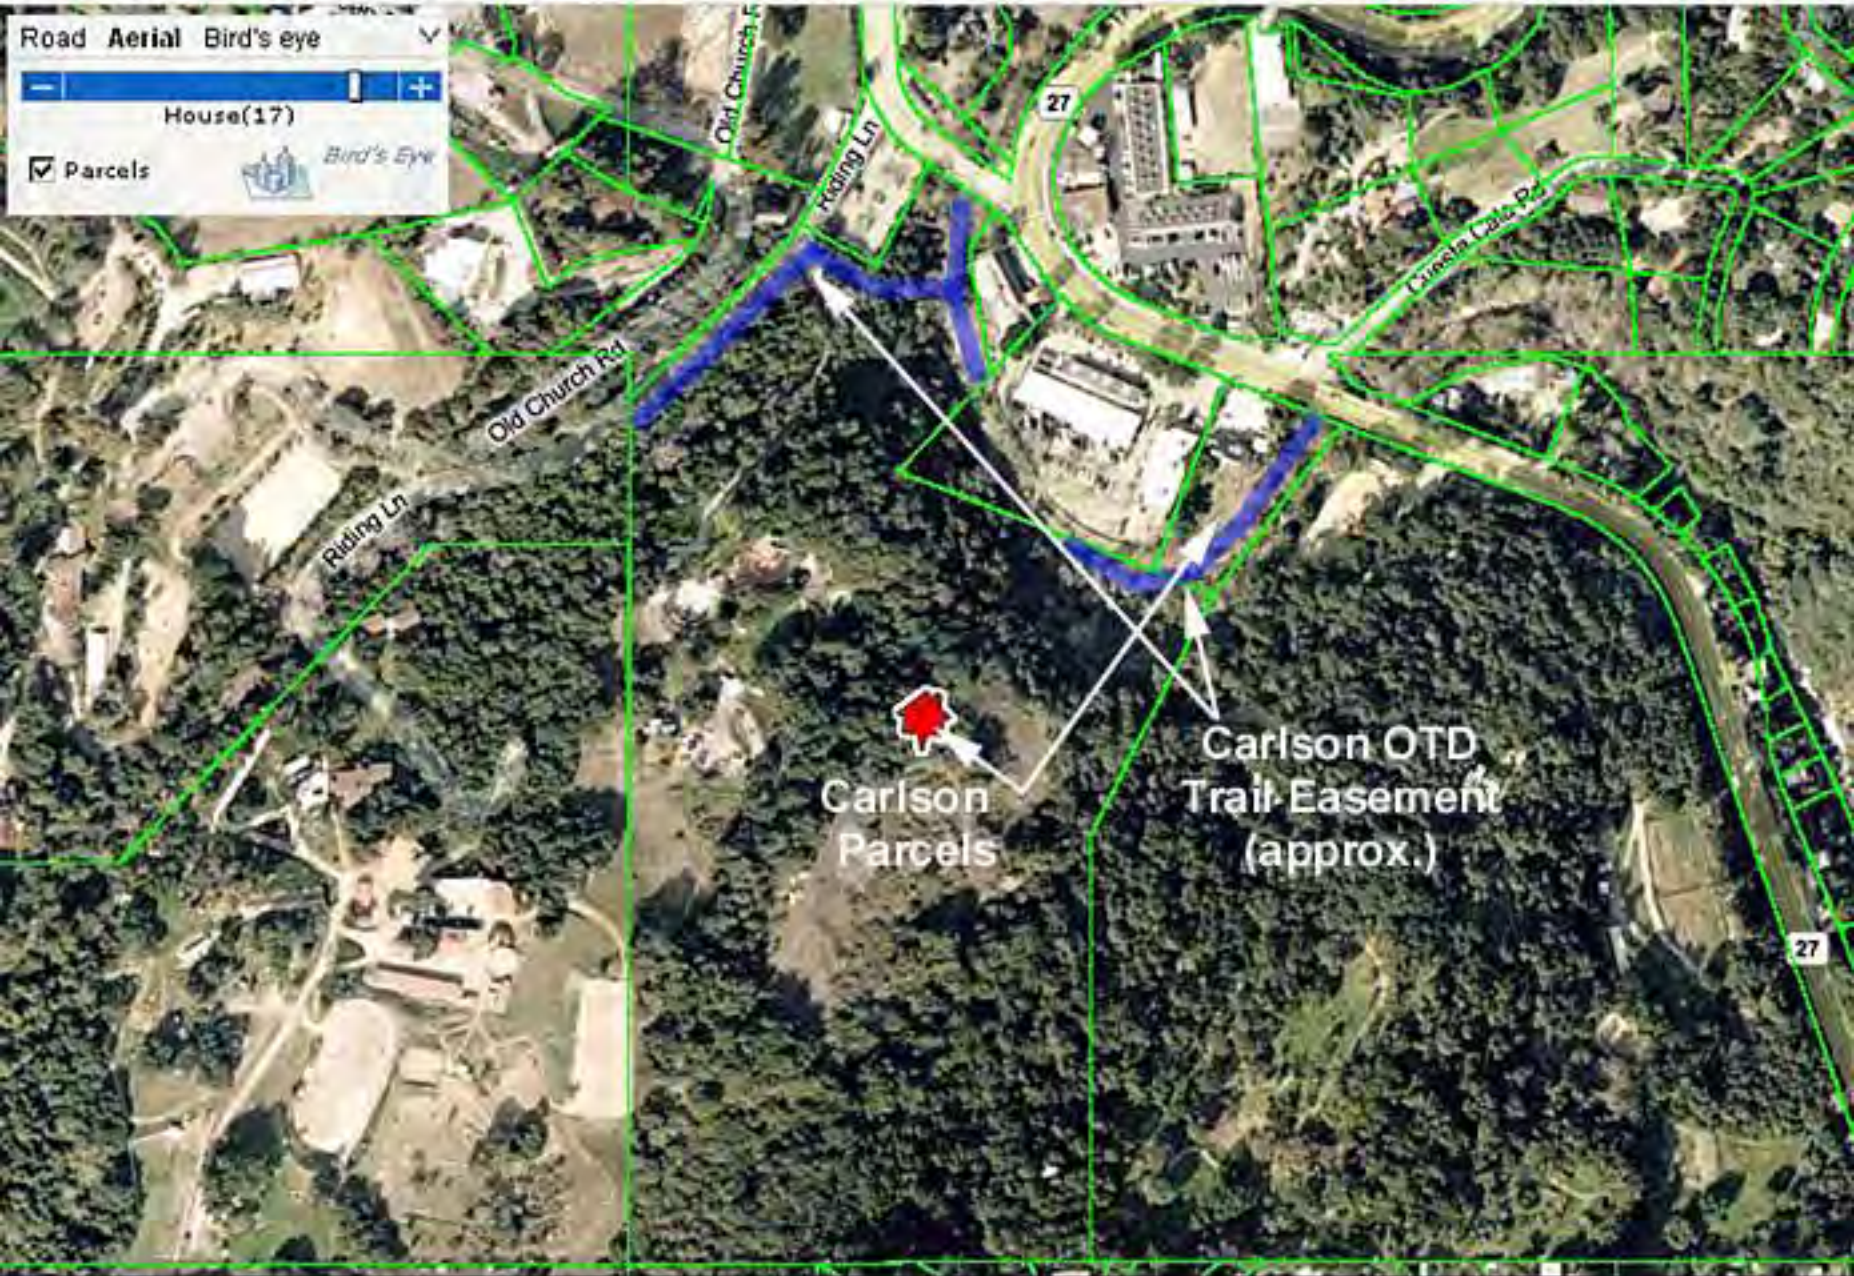

Road Aerial Bird's eye
House(17)
Parcels Bird's Eye

Agenda Item VI(i)
MRCA
9/12/11

Microsoft Virtual Earth™

© 2007 Microsoft Corporation © 2006 NAVTEQ
All rights reserved. All image courtesy of USGS

**NOTE: Boundaries and easements depicted are approximate, and not to scale.
Image Source: Real Quest Image**

Street Map Plus Report

For Property Located At

103 OLD TOPANGA CANYON RD, TOPANGA CA 90290

NOTE: Boundaries and easements depicted are approximate, and not to scale.

Image Source: Real Quest Image

Street Map Plus Report

For Property Located At

2122 COLD CANYON RD, CALABASAS CA 91302-2306

RealQuest®.com

NOTE: Boundaries and easements depicted are approximate, and not to scale.

Image Source: Real Quest Image

Street Map Plus Report

For Property Located At

33125 & 33145 Pacific Coast Highway

RealQuest.com

Road Aerial Bird's eye ^

**NOTE: Boundaries and easements depicted are approximate, and not to scale.
Image Source: Real Quest Image**