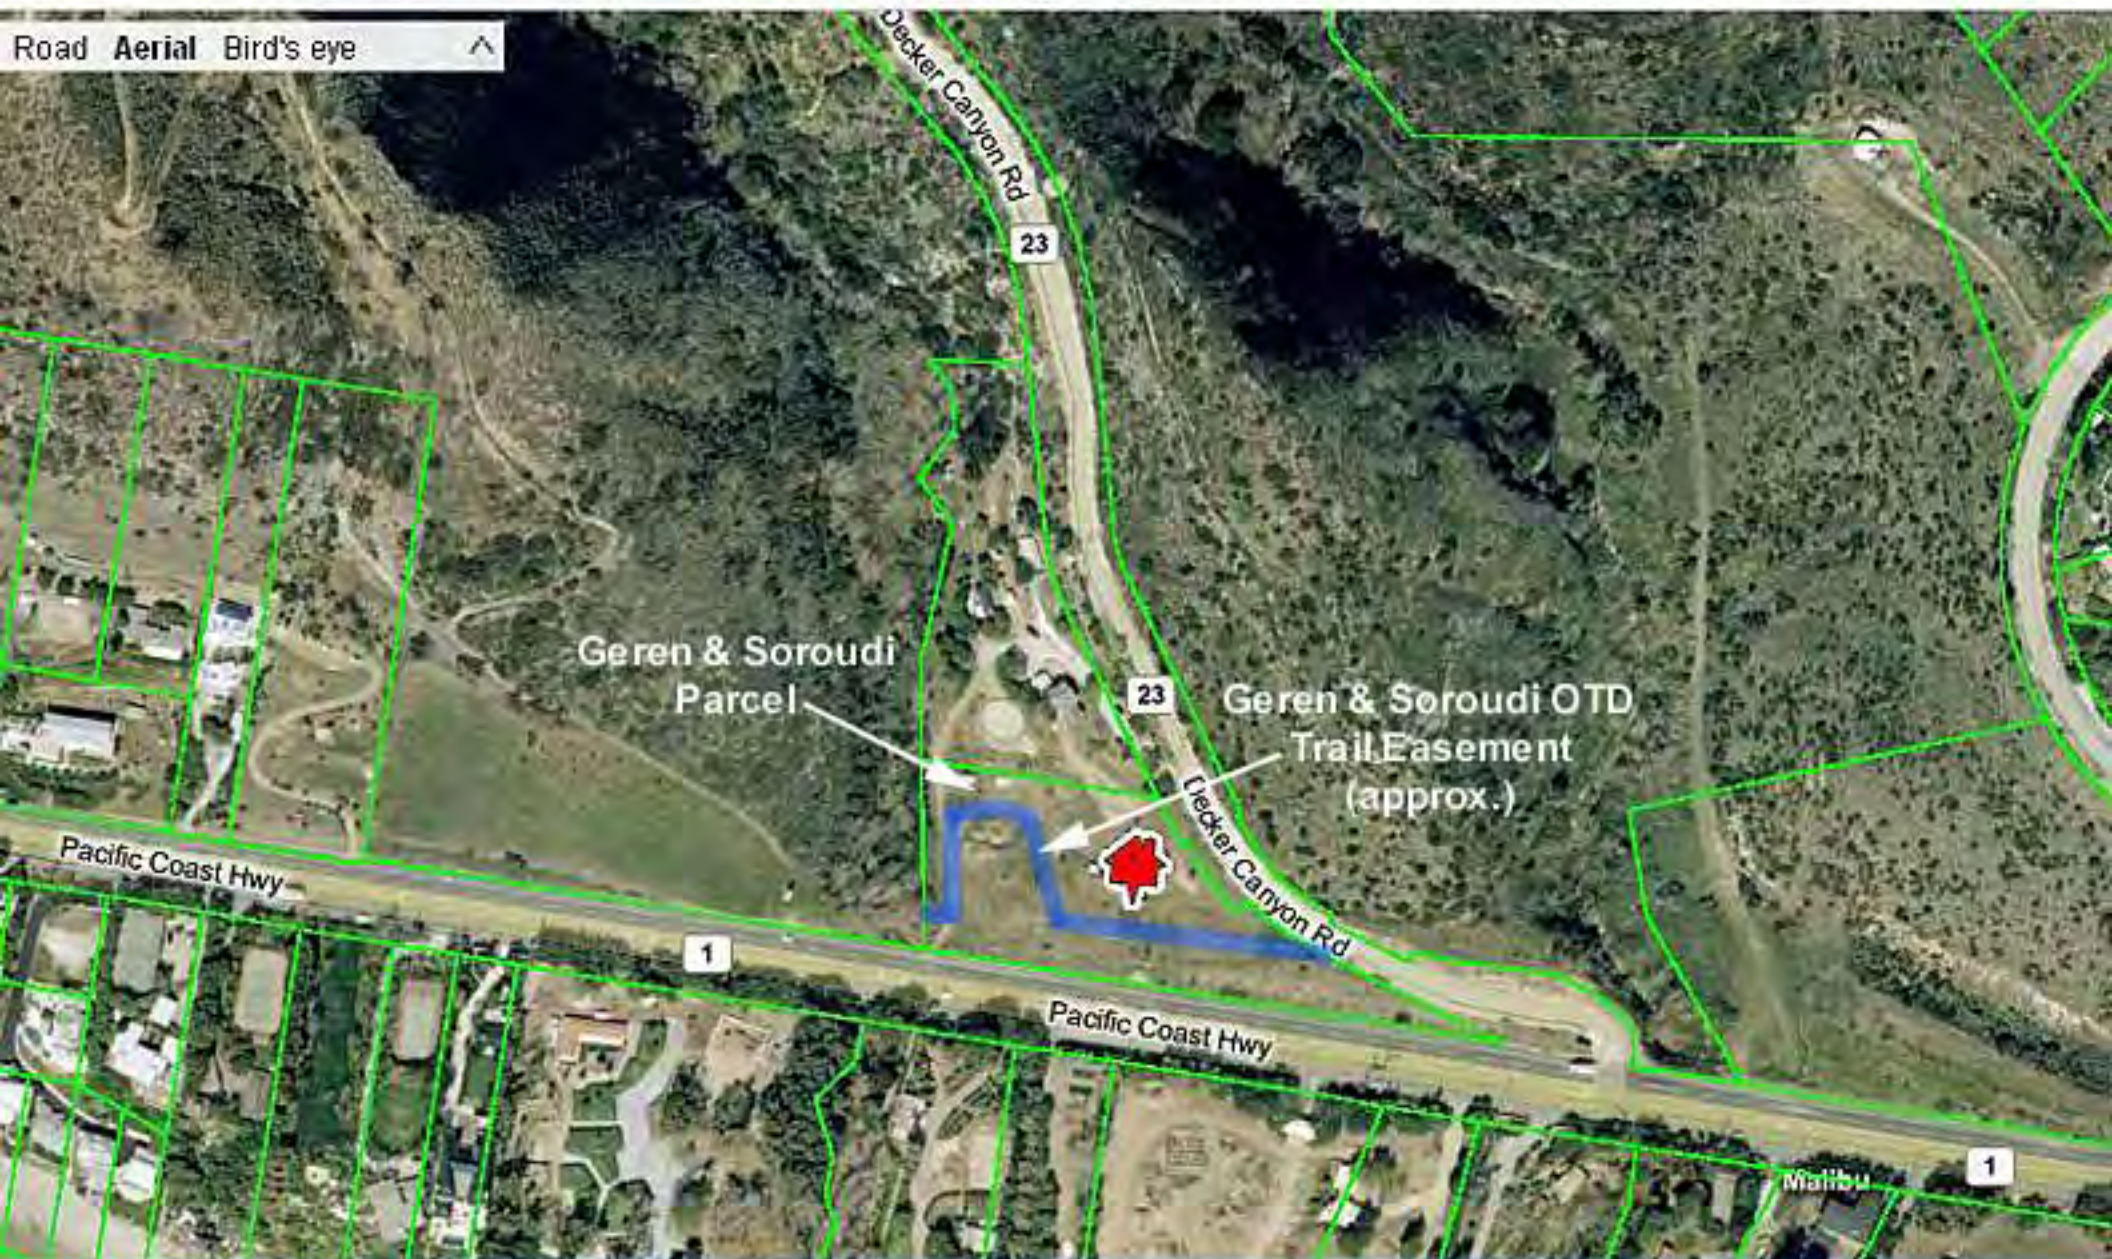

Street Map Plus Report

For Property Located At

103 OLD TOPANGA CANYON RD, TOPANGA CA 90290

NOTE: Boundaries and easements depicted are approximate, and not to scale.

Image Source: Real Quest Image

Street Map Plus Report

For Property Located At

33125 & 33145 Pacific Coast Highway

RealQuest.com

Road Aerial Bird's eye ^

**NOTE: Boundaries and easements depicted are approximate, and not to scale.
Image Source: Real Quest Image**