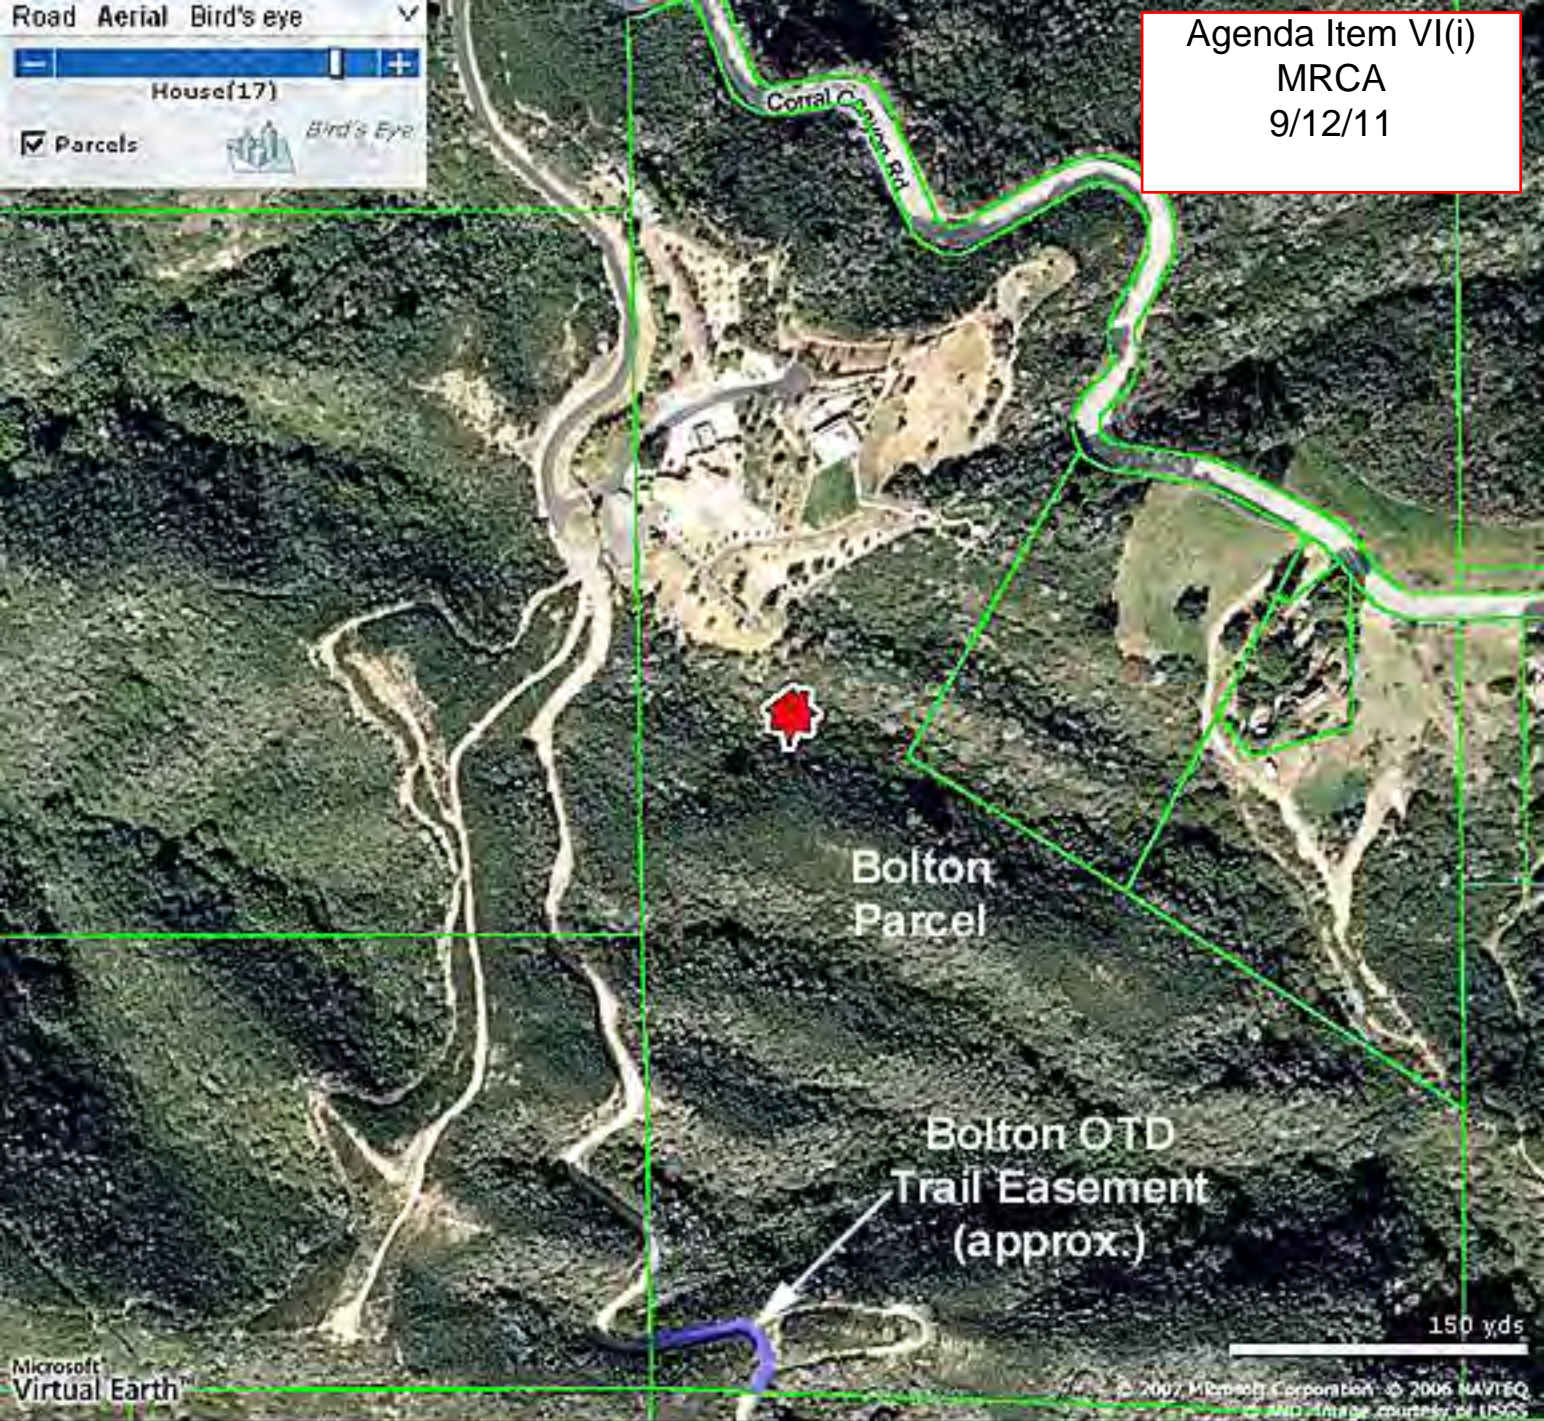

Road Aerial Bird's eye
House(17)
Parcels Bird's Eye

Agenda Item VI(i)
MRCA
9/12/11

Microsoft Virtual Earth™

© 2007 Microsoft Corporation © 2006 NAVTEQ
All rights reserved. All image courtesy of USGS

**NOTE: Boundaries and easements depicted are approximate, and not to scale.
Image Source: Real Quest Image**

Street Map Plus Report

For Property Located At

103 OLD TOPANGA CANYON RD, TOPANGA CA 90290

NOTE: Boundaries and easements depicted are approximate, and not to scale.

Image Source: Real Quest Image

Street Map Plus Report

For Property Located At

2122 COLD CANYON RD, CALABASAS CA 91302-2306

RealQuest®.com

NOTE: Boundaries and easements depicted are approximate, and not to scale.

Image Source: Real Quest Image

Street Map Plus Report

For Property Located At

33125 & 33145 Pacific Coast Highway

RealQuest.com

Road Aerial Bird's eye ^

**NOTE: Boundaries and easements depicted are approximate, and not to scale.
Image Source: Real Quest Image**