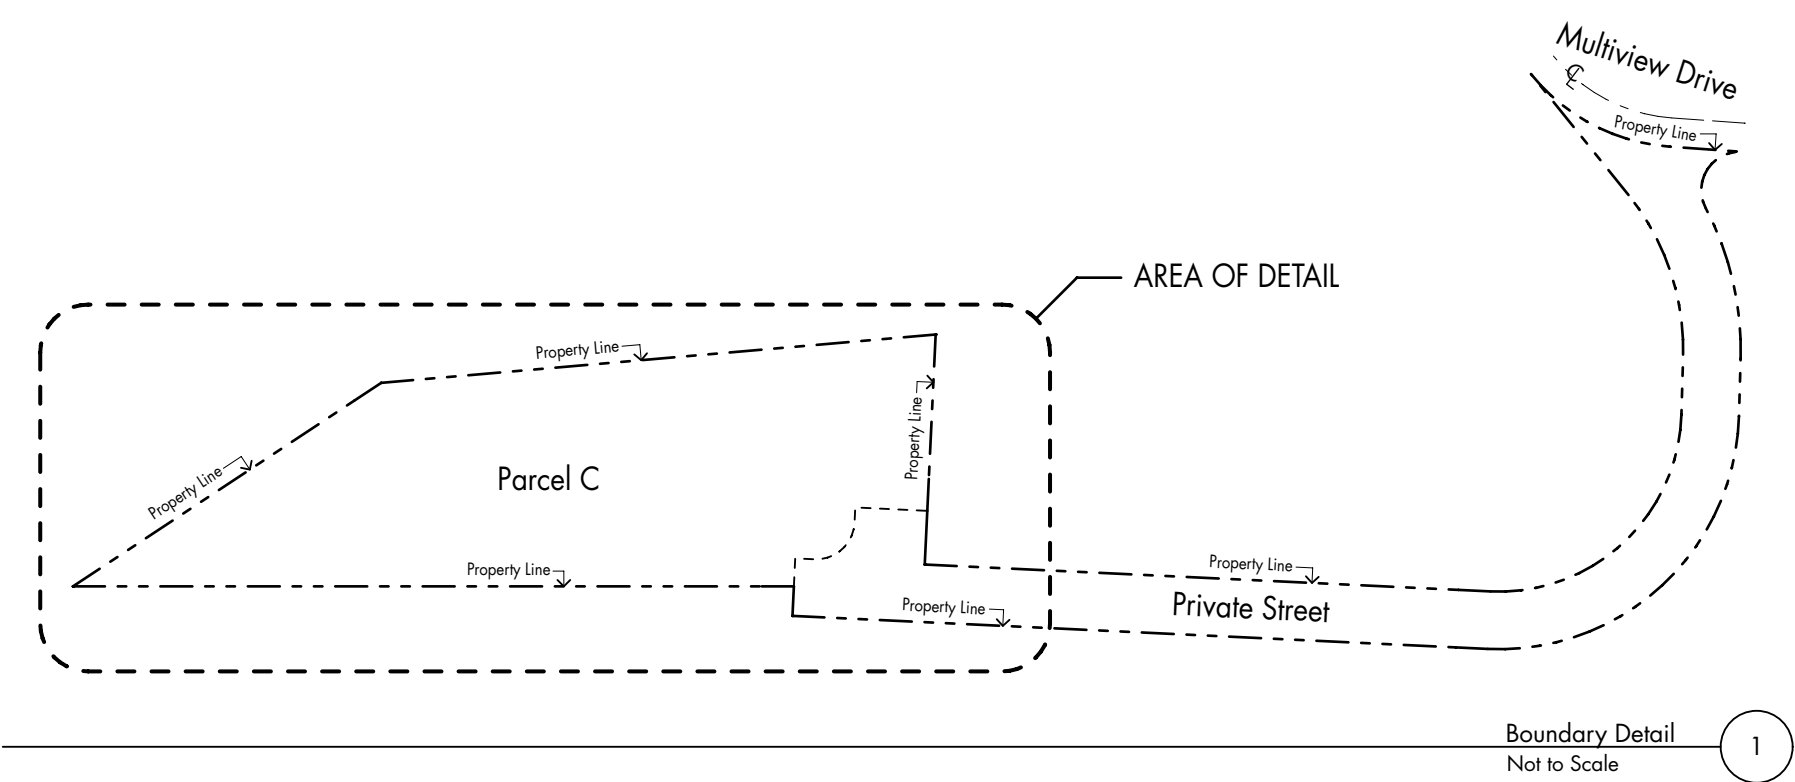

**3780 MULTIVIEW DRIVE  
LOS ANGELES, CA 90068  
LOT: C, BLOCK: NONE  
TRACT: PM 4602  
APN: 2425009033**

Plot Plan  
SCALE: 1/32" = 1'-0"

Boundary Detail  
Not to Scale